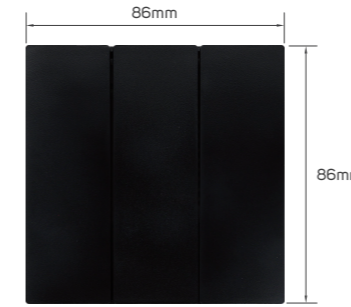

LS Khamies Mushait

LS Najran

LS Tabouk

LS AlJouf

Switches & Sockets
-D7-Plastic Matt Black

مخازن
الإضاءة
LIGHTING STORES

KD 0.750

Color	Item Code	Module Material	Frame Material	Contacts Material	Module Color	Frame Color	Current Capacity	Number of Gangs	Number of Ways	Poles
	531299	PC	plastic	metal	matt black	matt black	250V-10AX	1 gang	1 way	single

KD 1.400

Color	Item Code	Module Material	Frame Material	Contacts Material	Module Color	Frame Color	Current Capacity	Number of Gangs	Number of Ways	Poles
	531302	PC	plastic	metal	matt black	matt black	250V-10AX	2 gang	2 way	single

KD 0.950

Color	Item Code	Module Material	Frame Material	Contacts Material	Module Color	Frame Color	Current Capacity	Number of Gangs	Number of Ways	Poles
	531300	PC	plastic	metal	matt black	light brown	250V-10AX	1 gang	2 way	single