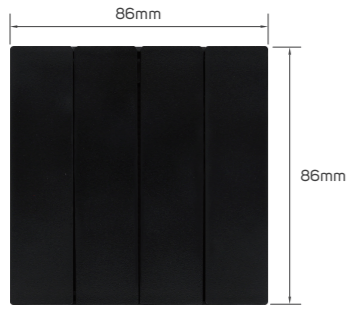

KD 2.800

Color	Item Code	Module Material	Frame Material	Contacts Material	Module Color	Frame Color	Current Capacity	Number of Gangs	Number of Ways	Poles
	531726	PC	plastic	metal	matt black	matt black	250V-10AX	4 gang	2 way	single