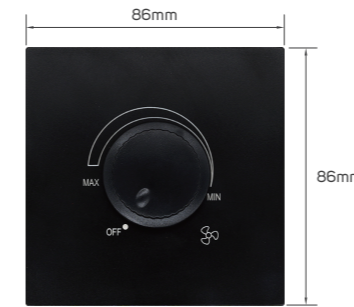

KD 5.200

Color	Item Code	Module Material	Frame Material	Contacts Material	Module Color	Frame Color	Current Capacity	Number of Gangs	Number of Ways	Poles
	531315	PC	plastic	metal	matt black	matt black	250V~300W	1 gang	1 way	single