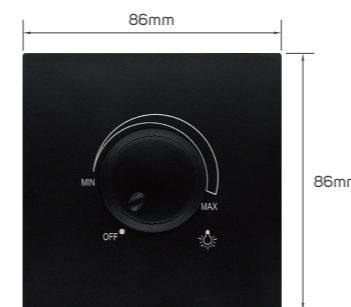

KD 5.100

Color	Item Code	Module Material	Frame Material	Contacts Material	Module Color	Frame Color	Current Capacity	Number of Gangs	Number of Ways	Poles
	531310	PC	plastic	metal	matt black	matt black	250V~600W	1 gang	1 way	single