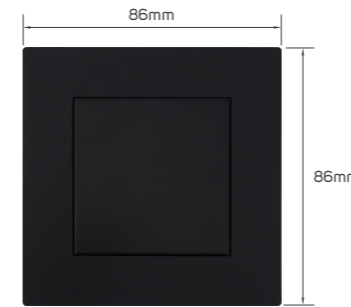

KD 0.600

Color	Item Code	Module Material	Frame Material	Contacts Material	Module Color	Frame Color	Current Capacity	Number of Gangs	Number of Ways	Poles
	531309	PC	plastic	metal	matt black	matt black	/	1 gang	1 way	single