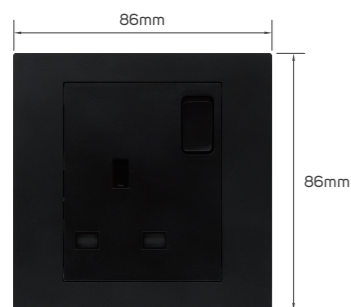

KD 1.850

Color	Item Code	Module Material	Frame Material	Contacts Material	Module Color	Frame Color	Current Capacity	Number of Gangs	Number of Ways	Poles
	531313	PC	plastic	metal	matt black	matt black	250V~13A	1 gang	1 way	double