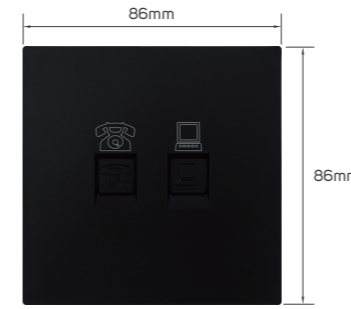

KD 2.600

Color	Item Code	Module Material	Frame Material	Contacts Material	Module Color	Frame Color	Current Capacity	Number of Gangs	Number of Ways	Poles
	531308	PC	plastic	metal	matt black	matt black	/	2 gang	1 way	single