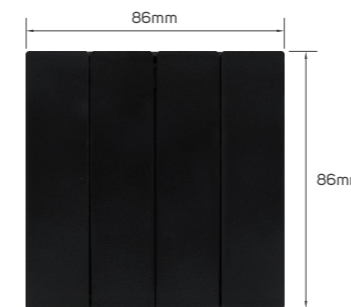

KD 2.250

Color	Item Code	Module Material	Frame Material	Contacts Material	Module Color	Frame Color	Current Capacity	Number of Gangs	Number of Ways	Poles
	531304	PC	plastic	metal	matt black	matt black	250V-10AX	4 gang	1 way	single