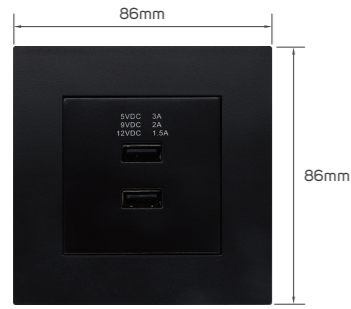

KD 8.800

Color	Item Code	Module Material	Frame Material	Contacts Material	Module Color	Frame Color	Current Capacity	Number of Gangs	Number of Ways	Poles
●●	531316	PC	plastic	metal	matt black	matt black	Input: 100-240V,0.7A Output: 5VDC,3A 9VDC,2A 12VDC,1.5A	2 gang	1 way	single