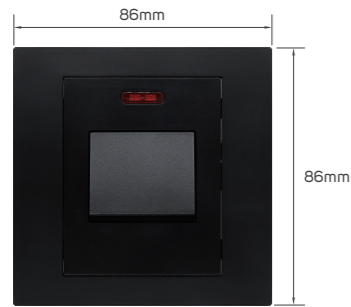

KD 3.250

Color	Item Code	Module Material	Frame Material	Contacts Material	Module Color	Frame Color	Current Capacity	Number of Gangs	Number of Ways	Poles
	531312	PC	plastic	metal	matt black	matt black	250V~45A	1 gang	1 way	double