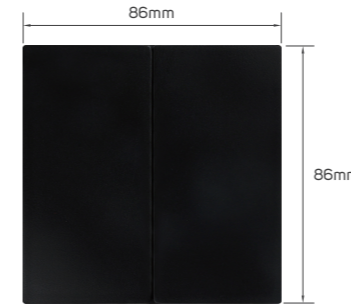

KD 2.700

Color	Item Code	Module Material	Frame Material	Contacts Material	Module Color	Frame Color	Current Capacity	Number of Gangs	Number of Ways	Poles
●●	531724	PC	plastic	metal	matt black	matt black	250V-10AX	2 gang	2 way	single