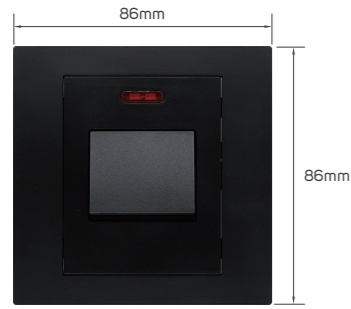

KD 2.500

Color	Item Code	Module Material	Frame Material	Contacts Material	Module Color	Frame Color	Current Capacity	Number of Gangs	Number of Ways	Poles
	531311	PC	plastic	metal	matt black	matt black	250V~25A	1 gang	1 way	double