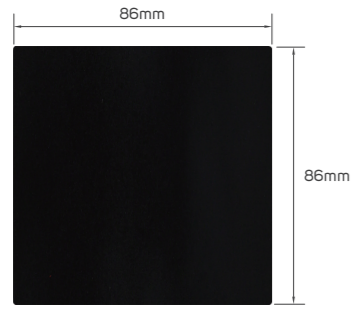

LS Khamies Mushait

LS Najran

LS Tabouk

LS AlJouf

Switches & Sockets
-D7-Plastic Matt Black

مخازن
الإضاءة
LIGHTING STORES

KD 0.750

Color	Item Code	Module Material	Frame Material	Contacts Material	Module Color	Frame Color	Current Capacity	Number of Gangs	Number of Ways	Poles
	531299	PC	plastic	metal	matt black	matt black	250V-10AX	1 gang	1 way	single

KD 1.400

Color	Item Code	Module Material	Frame Material	Contacts Material	Module Color	Frame Color	Current Capacity	Number of Gangs	Number of Ways	Poles
	531302	PC	plastic	metal	matt black	matt black	250V-10AX	2 gang	2 way	single

KD 0.950

Color	Item Code	Module Material	Frame Material	Contacts Material	Module Color	Frame Color	Current Capacity	Number of Gangs	Number of Ways	Poles
	531300	PC	plastic	metal	matt black	light brown	250V-10AX	1 gang	2 way	single