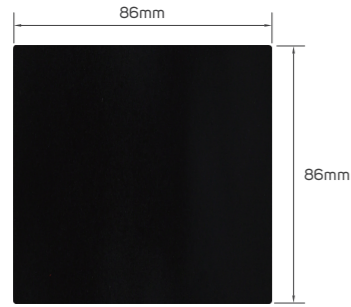

LS Khamies Mushait

LS Najran

LS Tabouk

LS AlJouf

Switches & Sockets
-D7-Plastic Matt Black

مخازن
الإضاءة
LIGHTING STORES

KD 0.750

Color	Item Code	Module Material	Frame Material	Contacts Material	Module Color	Frame Color	Current Capacity	Number of Gangs	Number of Ways	Poles
	531299	PC	plastic	metal	matt black	matt black	250V-10AX	1 gang	1 way	single

KD 1.400

Color	Item Code	Module Material	Frame Material	Contacts Material	Module Color	Frame Color	Current Capacity	Number of Gangs	Number of Ways	Poles
	531302	PC	plastic	metal	matt black	matt black	250V-10AX	2 gang	2 way	single

KD 0.950

Color	Item Code	Module Material	Frame Material	Contacts Material	Module Color	Frame Color	Current Capacity	Number of Gangs	Number of Ways	Poles
	531300	PC	plastic	metal	matt black	light brown	250V-10AX	1 gang	2 way	single