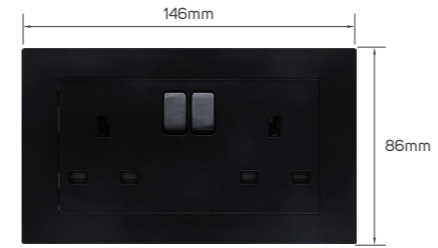

KD 3.700

Color	Item Code	Module Material	Frame Material	Contacts Material	Module Color	Frame Color	Current Capacity	Number of Gangs	Number of Ways	Poles
	531314	PC	plastic	metal	matt black	matt black	250V~13A	2 gang	1 way	double