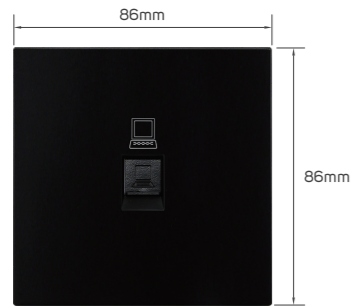

KD 1.950

Color	Item Code	Module Material	Frame Material	Contacts Material	Module Color	Frame Color	Current Capacity	Number of Gangs	Number of Ways	Poles
	531306	PC	plastic	metal	matt black	matt black	/	1 gang	1 way	single