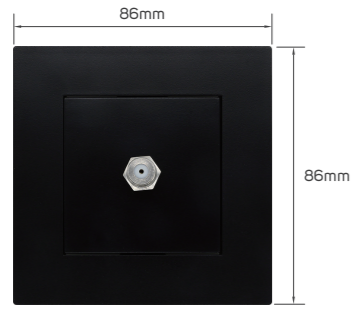

KD 1.300

Color	Item Code	Module Material	Frame Material	Contacts Material	Module Color	Frame Color	Current Capacity	Number of Gangs	Number of Ways	Poles
	531305	PC	plastic	metal	matt black	matt black	/	1 gang	1 way	single