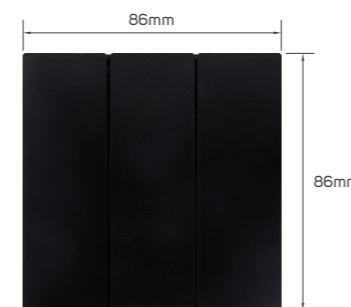

KD 2.100

Color	Item Code	Module Material	Frame Material	Contacts Material	Module Color	Frame Color	Current Capacity	Number of Gangs	Number of Ways	Poles
●●	531725	PC	plastic	metal	matt black	matt black	250V-10AX	3 gang	2 way	single