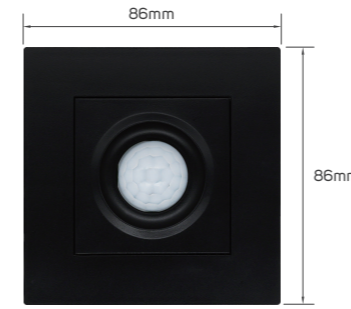

KD 4.900

Color	Item Code	Module Material	Frame Material	Contacts Material	Module Color	Frame Color	Current Capacity	Number of Gangs	Number of Ways	Poles
●●	531336	PC	plastic	metal	matt black	matt black	220V-100W	1 gang	1 way	single