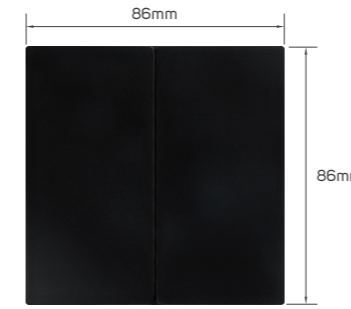

LS Khamies Mushait

LS Najran

LS Tabouk

LS AlJouf

Switches & Sockets
-D7-Plastic Matt Black

مخازن
الإضاءة
LIGHTING STORES

KD 0.750

Color	Item Code	Module Material	Frame Material	Contacts Material	Module Color	Frame Color	Current Capacity	Number of Gangs	Number of Ways	Poles
	531299	PC	plastic	metal	matt black	matt black	250V-10AX	1 gang	1 way	single

KD 1.400

Color	Item Code	Module Material	Frame Material	Contacts Material	Module Color	Frame Color	Current Capacity	Number of Gangs	Number of Ways	Poles
	531302	PC	plastic	metal	matt black	matt black	250V-10AX	2 gang	2 way	single

KD 0.950

Color	Item Code	Module Material	Frame Material	Contacts Material	Module Color	Frame Color	Current Capacity	Number of Gangs	Number of Ways	Poles
	531300	PC	plastic	metal	matt black	light brown	250V-10AX	1 gang	2 way	single