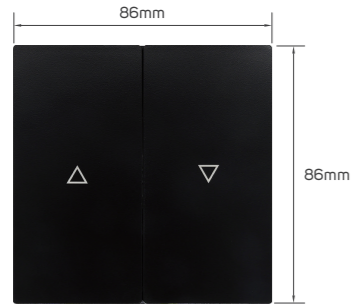

KD 2.150

Color	Item Code	Module Material	Frame Material	Contacts Material	Module Color	Frame Color	Current Capacity	Number of Gangs	Number of Ways	Poles
●●	531318	PC	plastic	metal	matt black	matt black	250V-10AX	2 gang	1 way	single