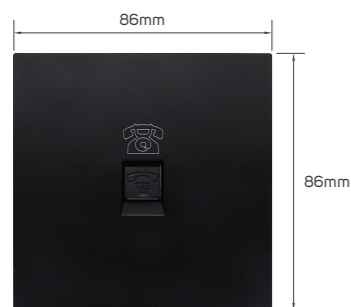

KD 1.500

Color	Item Code	Module Material	Frame Material	Contacts Material	Module Color	Frame Color	Current Capacity	Number of Gangs	Number of Ways	Poles
	531307	PC	plastic	metal	matt black	matt black	/	1 gang	1 way	single