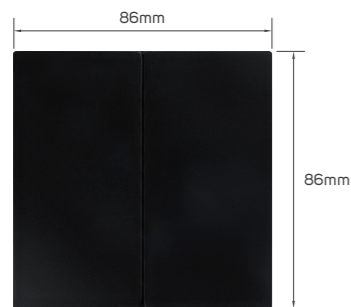

KD 1.150

Color	Item Code	Module Material	Frame Material	Contacts Material	Module Color	Frame Color	Current Capacity	Number of Gangs	Number of Ways	Poles
	531301	PC	plastic	metal	matt black	matt black	250V-10AX	2 gang	1 way	single