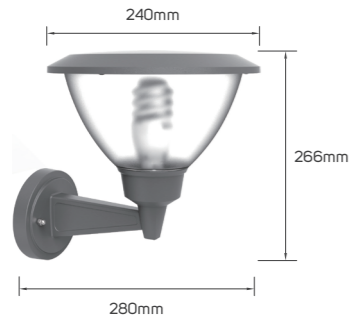

KD 11.750

Color	Item Code	Body Color	Body Material	IP	Lamp Holder Type
●	521297	dark grey	aluminum ADC12	54	E27