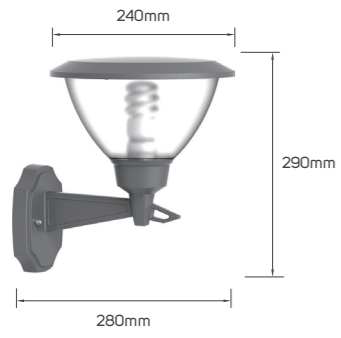

KD 11.750

Color	Item Code	Body Color	Body Material	IP	Lamp Holder Type
●	521296	dark grey	aluminum ADC12	54	E27