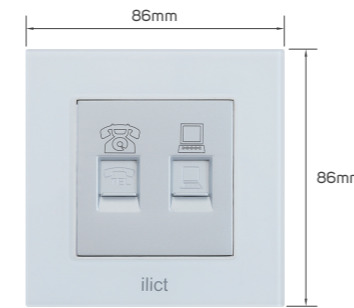

KD 3.650

Color	Item Code	Module Material	Frame Material	Contacts Material	Module Color	Frame Color	Current Capacity	Number of Gangs	Number of Ways	Poles
	531118	PC	tempered glass	metal	grey	snow white	/	2 gang	1 way	single