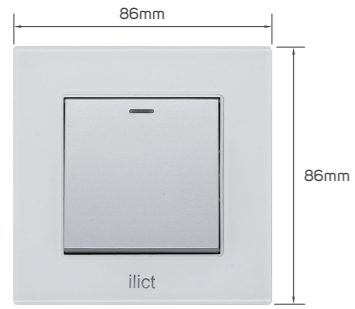

## KD 1.500

Color	Item Code	Module Material	Frame Material	Contacts Material	Module Color	Frame Color	Current Capacity	Number of Gangs	Number of Ways	Poles
	531109	PC	tempered glass	metal	grey	snow white	250V-10AX	1 gang	1 way	single