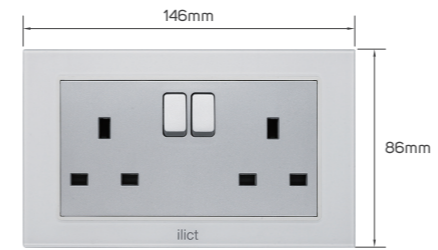

KD 5.950

Color	Item Code	Module Material	Frame Material	Contacts Material	Module Color	Frame Color	Current Capacity	Number of Gangs	Number of Ways	Poles
	531294	PC	tempered glass	metal	grey	snow white	250V~13A	2 gang	1 way	double