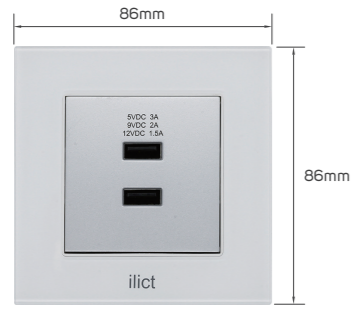

KD 10.450

Color	Item Code	Module Material	Frame Material	Contacts Material	Module Color	Frame Color	Current Capacity	Number of Gangs	Number of Ways	Poles
	531127	PC	tempered glass	metal	grey	snow white	Input: 100-240V,0.7A Output: 5VDC,3A 9VDC,2A 12VDC,1.5A	2 gang	1 way	single