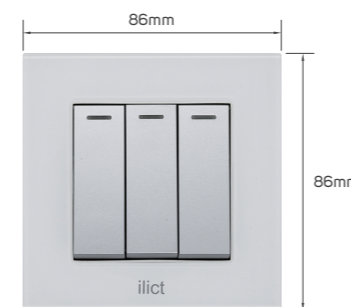

KD 3.450

Color	Item Code	Module Material	Frame Material	Contacts Material	Module Color	Frame Color	Current Capacity	Number of Gangs	Number of Ways	Poles
	531735	PC	tempered glass	metal	sliver	snow white	250V-10AX	3 gang	2 way	single