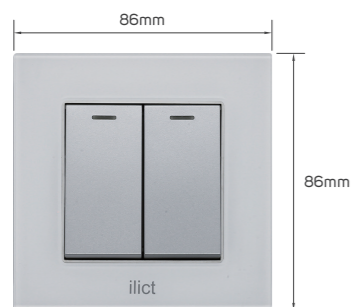

KD 2.050

Color	Item Code	Module Material	Frame Material	Contacts Material	Module Color	Frame Color	Current Capacity	Number of Gangs	Number of Ways	Poles
	531111	PC	tempered glass	metal	grey	snow white	250V-10AX	2 gang	1 way	single