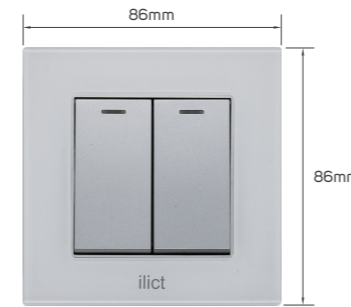

KD 2.700

Color	Item Code	Module Material	Frame Material	Contacts Material	Module Color	Frame Color	Current Capacity	Number of Gangs	Number of Ways	Poles
	531734	PC	tempered glass	metal	sliver	snow white	250V-10AX	2 gang	2 way	single