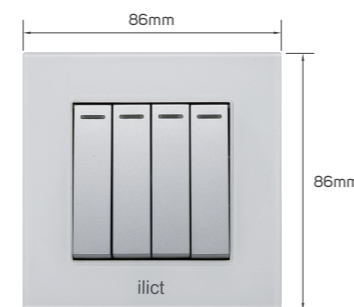

KD 3.100

Color	Item Code	Module Material	Frame Material	Contacts Material	Module Color	Frame Color	Current Capacity	Number of Gangs	Number of Ways	Poles
	531286	PC	tempered glass	metal	grey	snow white	250V-10AX	4 gang	1 way	single