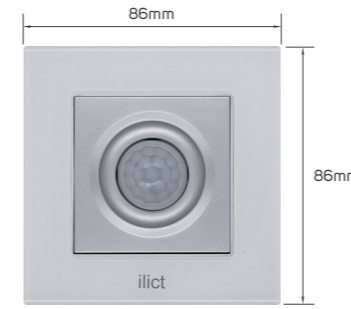

KD 5.450

Color	Item Code	Module Material	Frame Material	Contacts Material	Module Color	Frame Color	Current Capacity	Number of Gangs	Number of Ways	Poles
	531326	PC	tempered glass	metal	grey	snow white	220V-100W	1 gang	1 way	single