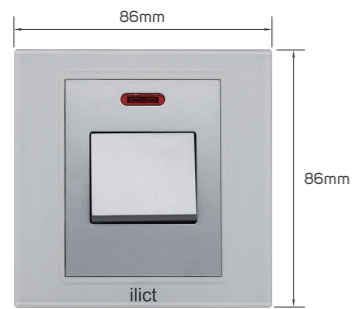

KD 3.900

Color	Item Code	Module Material	Frame Material	Contacts Material	Module Color	Frame Color	Current Capacity	Number of Gangs	Number of Ways	Poles
	531122	PC	tempered glass	metal	grey	snow white	250V~45A	1 gang	1 way	double