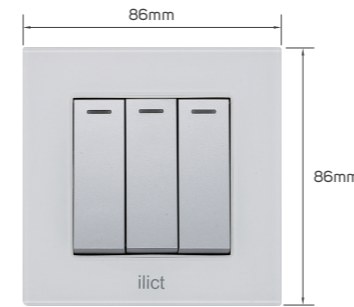

KD 2.500

Color	Item Code	Module Material	Frame Material	Contacts Material	Module Color	Frame Color	Current Capacity	Number of Gangs	Number of Ways	Poles
	531113	PC	tempered glass	metal	grey	snow white	250V-10AX	3 gang	1 way	single