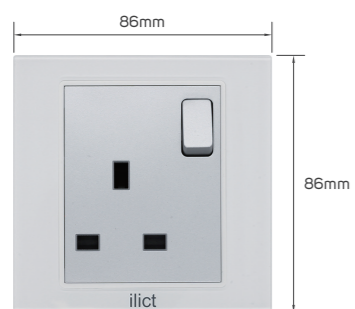

KD 3.000

Color	Item Code	Module Material	Frame Material	Contacts Material	Module Color	Frame Color	Current Capacity	Number of Gangs	Number of Ways	Poles
	531123	PC	tempered glass	metal	grey	snow white	250V~13A	1 gang	1 way	double