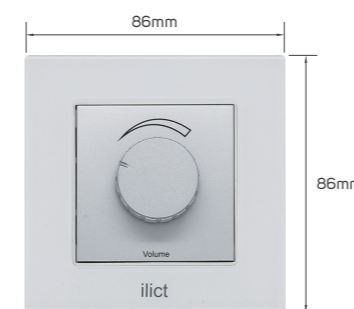

KD 7.350

Color	Item Code	Module Material	Frame Material	Contacts Material	Module Color	Frame Color	Current Capacity	Number of Gangs	Number of Ways	Poles
	531126	PC	tempered glass	metal	grey	snow white	250V~5W	1 gang	1 way	single