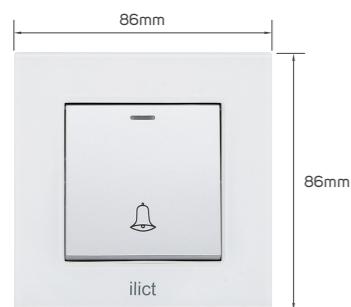

KD 1.400

Color	Item Code	Module Material	Frame Material	Contacts Material	Module Color	Frame Color	Current Capacity	Number of Gangs	Number of Ways	Poles
	531325	PC	tempered glass	metal	grey	snow white	250V-10AX	1 gang	1 way	single