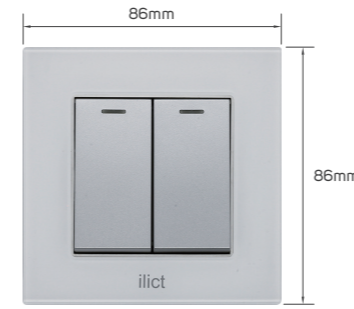

## KD 1.500

Color	Item Code	Module Material	Frame Material	Contacts Material	Module Color	Frame Color	Current Capacity	Number of Gangs	Number of Ways	Poles
	531109	PC	tempered glass	metal	grey	snow white	250V-10AX	1 gang	1 way	single