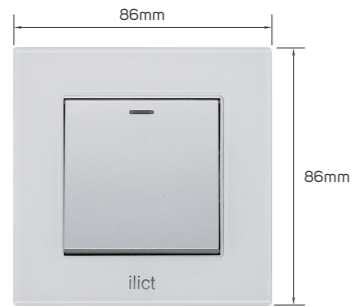

KD 1.700

Color	Item Code	Module Material	Frame Material	Contacts Material	Module Color	Frame Color	Current Capacity	Number of Gangs	Number of Ways	Poles
	531110	PC	tempered glass	metal	grey	snow white	250V-10AX	1 gang	2 way	single