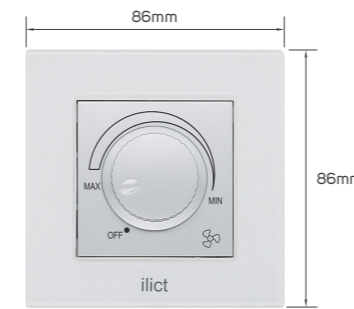

KD 4.650

Color	Item Code	Module Material	Frame Material	Contacts Material	Module Color	Frame Color	Current Capacity	Number of Gangs	Number of Ways	Poles
	531124	PC	tempered glass	metal	grey	snow white	250V~300W	1 gang	1 way	single