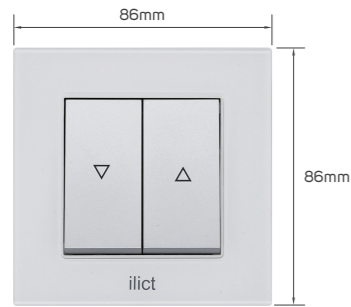

KD 3.000

Color	Item Code	Module Material	Frame Material	Contacts Material	Module Color	Frame Color	Current Capacity	Number of Gangs	Number of Ways	Poles
	531128	PC	tempered glass	metal	grey	snow white	250V-10AX	2 gang	1 way	single