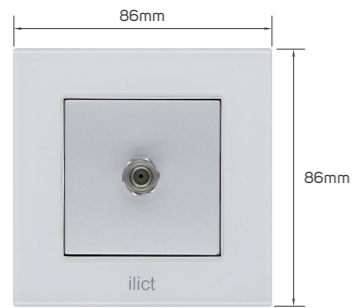

KD 2.150

Color	Item Code	Module Material	Frame Material	Contacts Material	Module Color	Frame Color	Current Capacity	Number of Gangs	Number of Ways	Poles
	531114	PC	tempered glass	metal	grey	snow white	/	1 gang	1 way	single