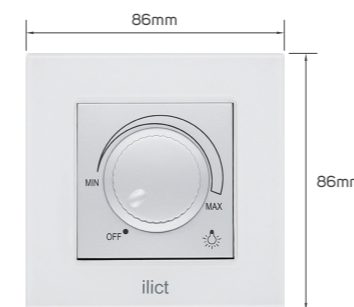

KD 5.500

Color	Item Code	Module Material	Frame Material	Contacts Material	Module Color	Frame Color	Current Capacity	Number of Gangs	Number of Ways	Poles
	531120	PC	tempered glass	metal	grey	snow white	250V-600W	1 gang	1 way	single