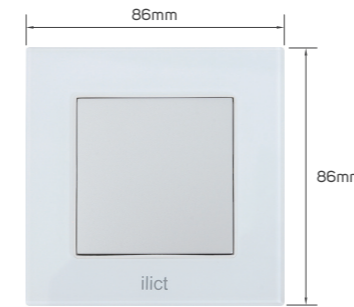

KD 1.250

Color	Item Code	Module Material	Frame Material	Contacts Material	Module Color	Frame Color	Current Capacity	Number of Gangs	Number of Ways	Poles
	531119	PC	tempered glass	metal	grey	snow white	/	1 gang	1 way	single