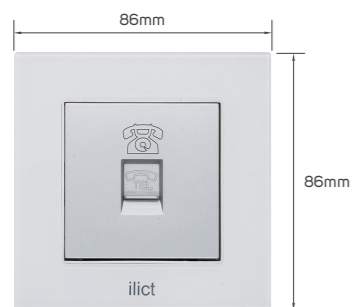

KD 2.450

Color	Item Code	Module Material	Frame Material	Contacts Material	Module Color	Frame Color	Current Capacity	Number of Gangs	Number of Ways	Poles
	531116	PC	tempered glass	metal	grey	snow white	/	1 gang	1 way	single