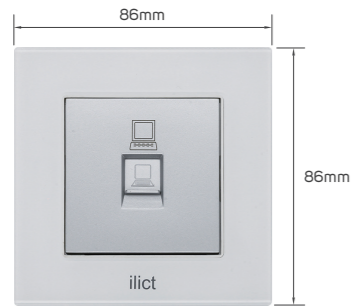

KD 3.000

Color	Item Code	Module Material	Frame Material	Contacts Material	Module Color	Frame Color	Current Capacity	Number of Gangs	Number of Ways	Poles
	531115	PC	tempered glass	metal	grey	snow white	/	1 gang	1 way	single