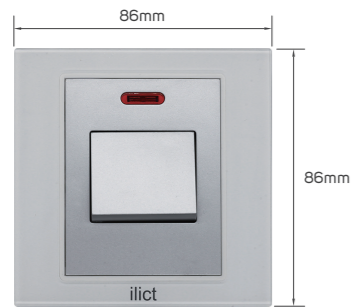

KD 3.250

Color	Item Code	Module Material	Frame Material	Contacts Material	Module Color	Frame Color	Current Capacity	Number of Gangs	Number of Ways	Poles
	531121	PC	tempered glass	metal	grey	snow white	250V~25A	1 gang	1 way	double