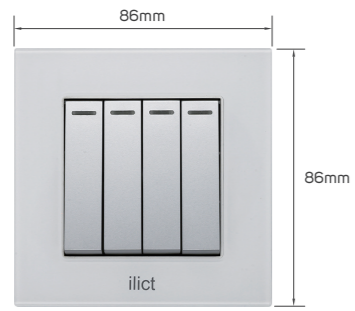

KD 3.450

Color	Item Code	Module Material	Frame Material	Contacts Material	Module Color	Frame Color	Current Capacity	Number of Gangs	Number of Ways	Poles
	531736	PC	tempered glass	metal	silver	snow white	250V-10AX	4 gang	2 way	single