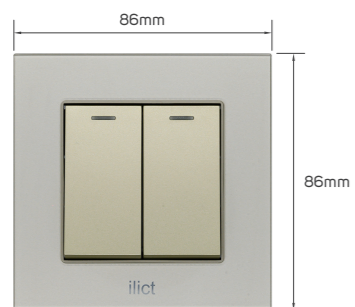

KD 3.000

Color	Item Code	Module Material	Frame Material	Contacts Material	Module Color	Frame Color	Current Capacity	Number of Gangs	Number of Ways	Poles
	531140	PC	tempered glass	metal	light brown	light brown	250V-10AX	2 gang	1 way	single