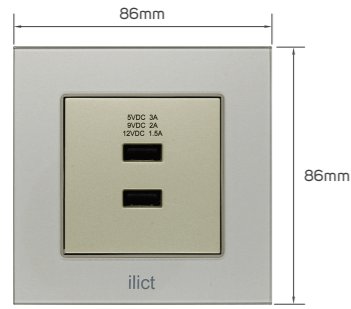

KD 9.000

Color	Item Code	Module Material	Frame Material	Contacts Material	Module Color	Frame Color	Current Capacity	Number of Gangs	Number of Ways	Poles
	531228	PC	tempered glass	metal	light brown	light brown	Input: 100-240V, 0.7A Output: 5VDC, 3A 9VDC, 2A 12VDC, 1.5A	2 gang	1 way	single