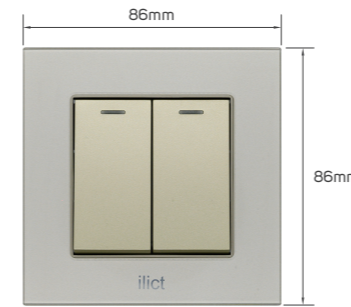

KD 2.700

Color	Item Code	Module Material	Frame Material	Contacts Material	Module Color	Frame Color	Current Capacity	Number of Gangs	Number of Ways	Poles
	531737	PC	tempered glass	metal	champagne	champagne	250V-10AX	2 gang	2 way	single