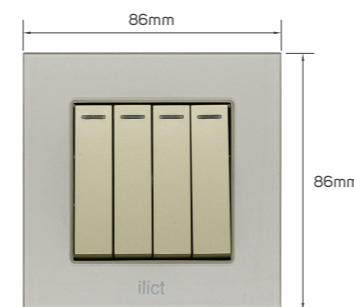

KD 4.100

Color	Item Code	Module Material	Frame Material	Contacts Material	Module Color	Frame Color	Current Capacity	Number of Gangs	Number of Ways	Poles
	531287	PC	tempered glass	metal	light brown	light brown	250V-10AX	4 gang	1 way	single