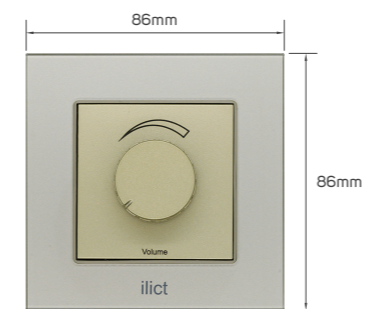

KD 7.250

Color	Item Code	Module Material	Frame Material	Contacts Material	Module Color	Frame Color	Current Capacity	Number of Gangs	Number of Ways	Poles
	531155	PC	tempered glass	metal	light brown	light brown	250V~5W	1 gang	1 way	single