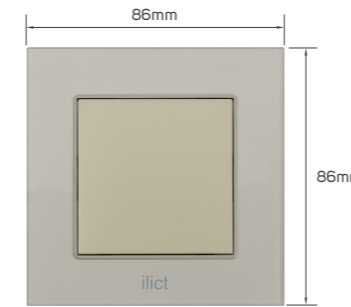

KD 1.800

Color	Item Code	Module Material	Frame Material	Contacts Material	Module Color	Frame Color	Current Capacity	Number of Gangs	Number of Ways	Poles
	531148	PC	tempered glass	metal	light brown	light brown	/	1 gang	1 way	single