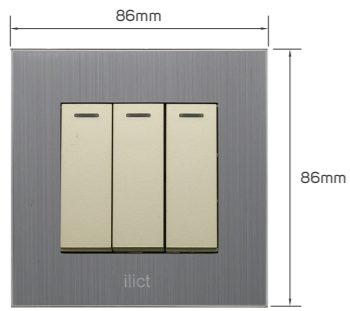

KD 3.450

Color	Item Code	Module Material	Frame Material	Contacts Material	Module Color	Frame Color	Current Capacity	Number of Gangs	Number of Ways	Poles
	531729	PC	stainless steel	metal	light brown	grey	250V~10AX	1 gang	1 way	single