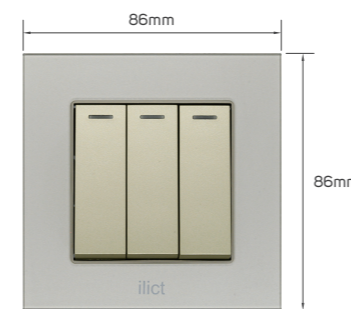

KD 3.450

Color	Item Code	Module Material	Frame Material	Contacts Material	Module Color	Frame Color	Current Capacity	Number of Gangs	Number of Ways	Poles
	531738	PC	tempered glass	metal	champagne	champagne	250V-10AX	3 gang	2 way	single