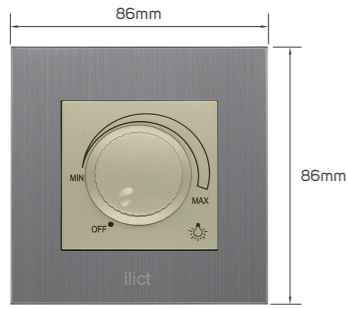

KD 5.500

Color	Item Code	Module Material	Frame Material	Contacts Material	Module Color	Frame Color	Current Capacity	Number of Gangs	Number of Ways	Poles
	531195	PC	stainless steel	metal	light brown	grey	250V-600W	1 gang	1 way	single