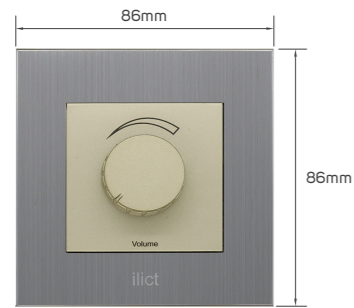

KD 7.350

Color	Item Code	Module Material	Frame Material	Contacts Material	Module Color	Frame Color	Current Capacity	Number of Gangs	Number of Ways	Poles
	531201	PC	stainless steel	metal	light brown	grey	250V~5W	1 gang	1 way	single