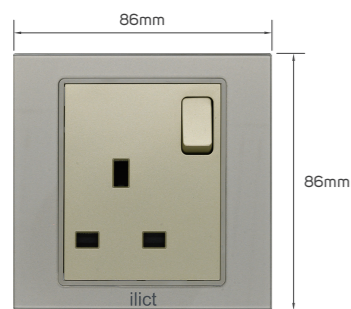

KD 3.900

Color	Item Code	Module Material	Frame Material	Contacts Material	Module Color	Frame Color	Current Capacity	Number of Gangs	Number of Ways	Poles
	531152	PC	tempered glass	metal	light brown	light brown	250V~13A	1 gang	1 way	double