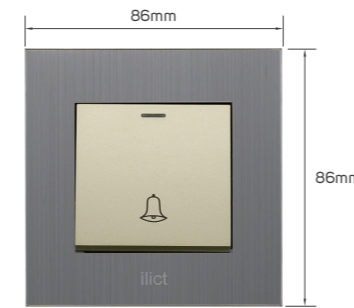

KD 0.950

Color	Item Code	Module Material	Frame Material	Contacts Material	Module Color	Frame Color	Current Capacity	Number of Gangs	Number of Ways	Poles
	531321	PC	stainless steel	metal	light brown	grey	250V~10AX	1 gang	1 way	single