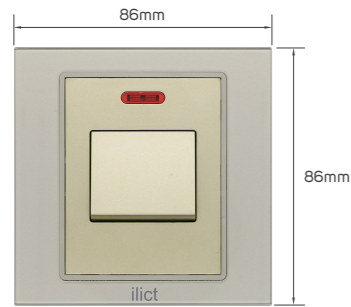

KD 4.900

Color	Item Code	Module Material	Frame Material	Contacts Material	Module Color	Frame Color	Current Capacity	Number of Gangs	Number of Ways	Poles
	531151	PC	tempered glass	metal	light brown	light brown	250V~45A	1 gang	1 way	double