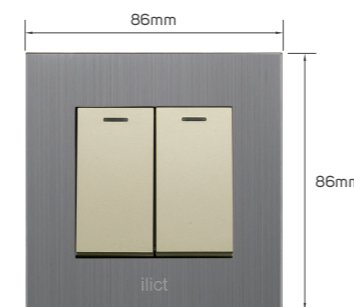

KD 2.700

Color	Item Code	Module Material	Frame Material	Contacts Material	Module Color	Frame Color	Current Capacity	Number of Gangs	Number of Ways	Poles
	531728	PC	stainless steel	metal	light brown	grey	250V~10AX	2 gang	1 way	single