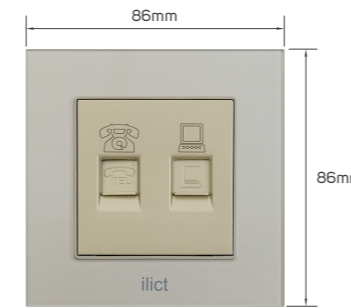

KD 4.450

Color	Item Code	Module Material	Frame Material	Contacts Material	Module Color	Frame Color	Current Capacity	Number of Gangs	Number of Ways	Poles
	531147	PC	tempered glass	metal	light brown	light brown	/	2 gang	1 way	single