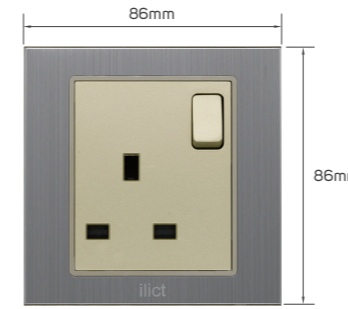

KD 2.050

Color	Item Code	Module Material	Frame Material	Contacts Material	Module Color	Frame Color	Current Capacity	Number of Gangs	Number of Ways	Poles
	531198	PC	stainless steel	metal	light brown	grey	250V-13A	1 gang	1 way	double