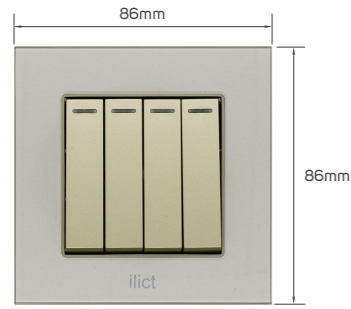

KD 4.650

Color	Item Code	Module Material	Frame Material	Contacts Material	Module Color	Frame Color	Current Capacity	Number of Gangs	Number of Ways	Poles
	531714	PC	tempered glass	metal	champagne	champagne	250V~10AX	4 gang	2 way	single