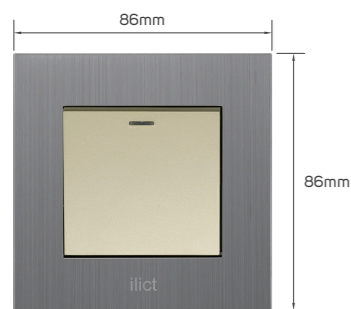

KD 1.250

Color	Item Code	Module Material	Frame Material	Contacts Material	Module Color	Frame Color	Current Capacity	Number of Gangs	Number of Ways	Poles
	531185	PC	stainless steel	metal	light brown	grey	250V~10AX	1 gang	2 way	single