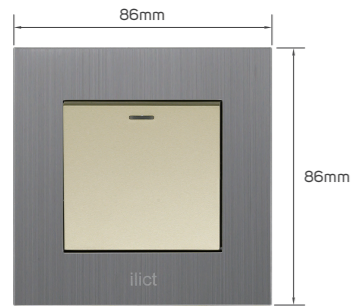

KD 1.050

Color	Item Code	Module Material	Frame Material	Contacts Material	Module Color	Frame Color	Current Capacity	Number of Gangs	Number of Ways	Poles
	531184	PC	stainless steel	metal	light brown	grey	250V~10AX	1 gang	1 way	single