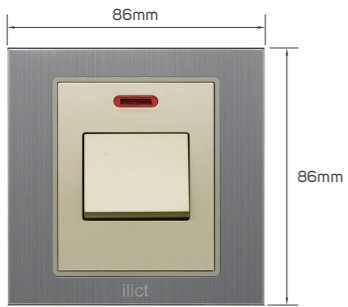

KD 2.350

Color	Item Code	Module Material	Frame Material	Contacts Material	Module Color	Frame Color	Current Capacity	Number of Gangs	Number of Ways	Poles
	531196	PC	stainless steel	metal	light brown	grey	250V-25A	1 gang	1 way	double