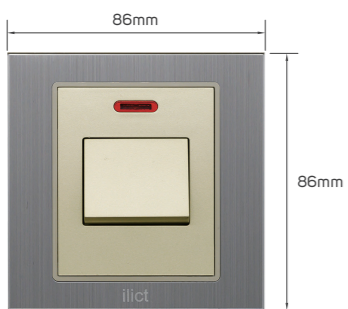

KD 3.000

Color	Item Code	Module Material	Frame Material	Contacts Material	Module Color	Frame Color	Current Capacity	Number of Gangs	Number of Ways	Poles
	531197	PC	stainless steel	metal	light brown	grey	250V-45A	1 gang	1 way	double