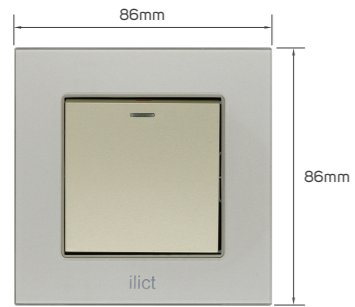

KD 3.150

Color	Item Code	Module Material	Frame Material	Contacts Material	Module Color	Frame Color	Current Capacity	Number of Gangs	Number of Ways	Poles
	531141	PC	tempered glass	metal	light brown	light brown	250V-10AX	2 gang	2 way	single