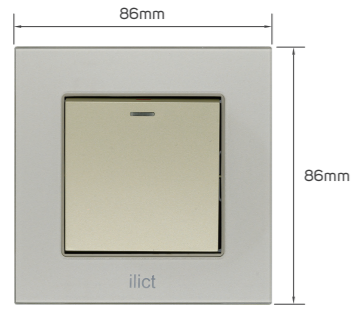

KD 2.450

Color	Item Code	Module Material	Frame Material	Contacts Material	Module Color	Frame Color	Current Capacity	Number of Gangs	Number of Ways	Poles
	531138	PC	tempered glass	metal	light brown	light brown	250V-10AX	1 gang	1 way	single