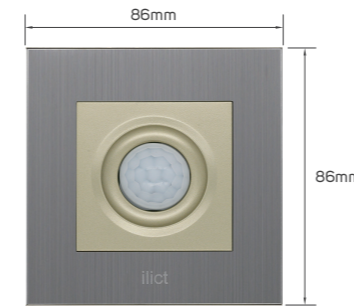

KD 5.300

Color	Item Code	Module Material	Frame Material	Contacts Material	Module Color	Frame Color	Current Capacity	Number of Gangs	Number of Ways	Poles
	531322	PC	stainless steel	metal	light brown	grey	220V~100W	1 gang	1 way	single