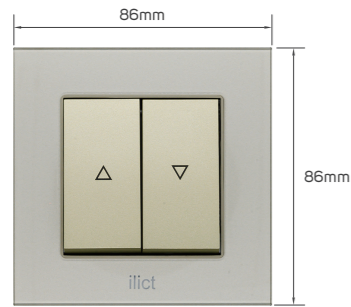

KD 3.800

Color	Item Code	Module Material	Frame Material	Contacts Material	Module Color	Frame Color	Current Capacity	Number of Gangs	Number of Ways	Poles
	531157	PC	tempered glass	metal	light brown	light brown	250V-10AX	2 gang	1 way	single