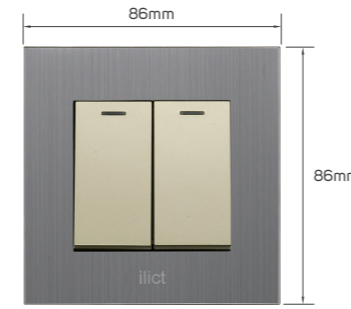

KD 1.500

Color	Item Code	Module Material	Frame Material	Contacts Material	Module Color	Frame Color	Current Capacity	Number of Gangs	Number of Ways	Poles
	531186	PC	stainless steel	metal	light brown	grey	250V~10AX	2 gang	1 way	single