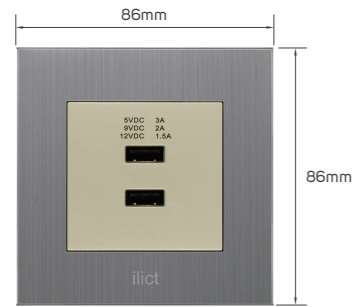

KD 8.900

Color	Item Code	Module Material	Frame Material	Contacts Material	Module Color	Frame Color	Current Capacity	Number of Gangs	Number of Ways	Poles
	531225	PC	stainless steel	metal	light brown	grey	Input: 100-240V, 0.7A Output: 5VDC, 3A 9VDC, 2A 12VDC, 1.5A	2 gang	1 way	single