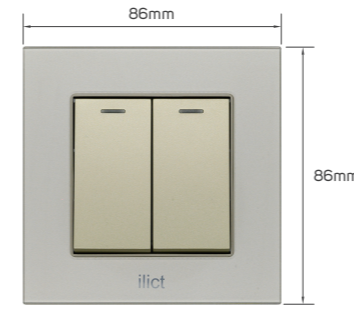

KD 3.150

Color	Item Code	Module Material	Frame Material	Contacts Material	Module Color	Frame Color	Current Capacity	Number of Gangs	Number of Ways	Poles
	531141	PC	tempered glass	metal	light brown	light brown	250V-10AX	2 gang	2 way	single