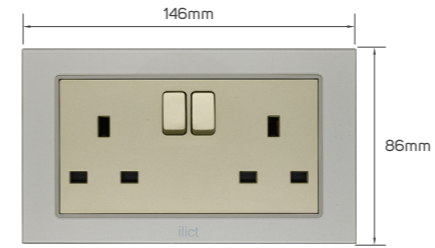

KD 7.800

Color	Item Code	Module Material	Frame Material	Contacts Material	Module Color	Frame Color	Current Capacity	Number of Gangs	Number of Ways	Poles
	531295	PC	tempered glass	metal	light brown	light brown	250V~13A	2 gang	1 way	double