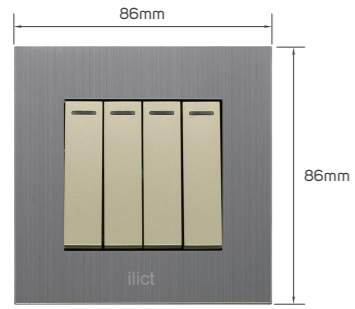

KD 2.500

Color	Item Code	Module Material	Frame Material	Contacts Material	Module Color	Frame Color	Current Capacity	Number of Gangs	Number of Ways	Poles
	531284	PC	stainless steel	metal	light brown	grey	250V-10AX	4 gang	1 way	single