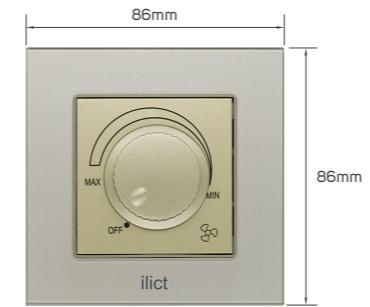

KD 5.550

Color	Item Code	Module Material	Frame Material	Contacts Material	Module Color	Frame Color	Current Capacity	Number of Gangs	Number of Ways	Poles
	531153	PC	tempered glass	metal	light brown	light brown	250V~300W	1 gang	1 way	single