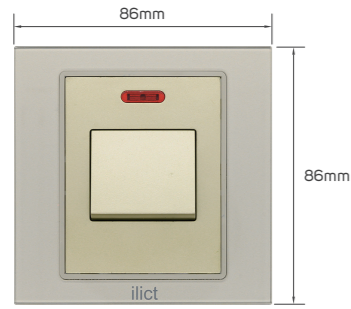

KD 4.300

Color	Item Code	Module Material	Frame Material	Contacts Material	Module Color	Frame Color	Current Capacity	Number of Gangs	Number of Ways	Poles
	531150	PC	tempered glass	metal	light brown	light brown	250V~25A	1 gang	1 way	double