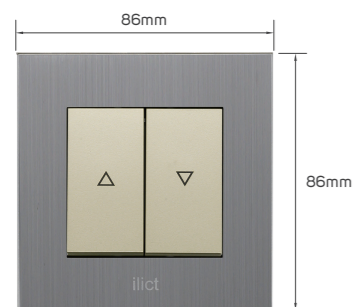

KD 2.450

Color	Item Code	Module Material	Frame Material	Contacts Material	Module Color	Frame Color	Current Capacity	Number of Gangs	Number of Ways	Poles
	531203	PC	stainless steel	metal	light brown	grey	250V~10AX	2 gang	1 way	single