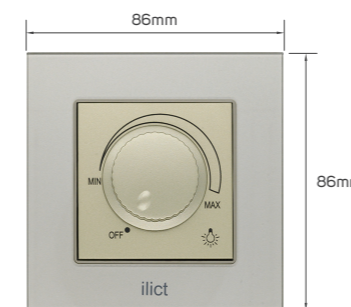

KD 6.400

Color	Item Code	Module Material	Frame Material	Contacts Material	Module Color	Frame Color	Current Capacity	Number of Gangs	Number of Ways	Poles
	531149	PC	tempered glass	metal	light brown	light brown	250V-600W	1 gang	1 way	single