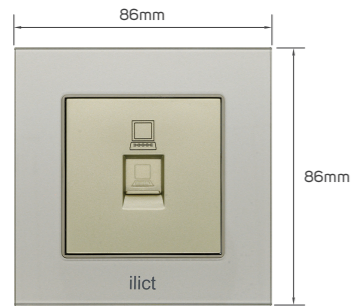

KD 3.900

Color	Item Code	Module Material	Frame Material	Contacts Material	Module Color	Frame Color	Current Capacity	Number of Gangs	Number of Ways	Poles
	531144	PC	tempered glass	metal	light brown	light brown	/	1 gang	1 way	single