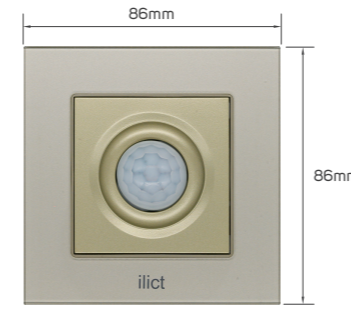

KD 5.950

Color	Item Code	Module Material	Frame Material	Contacts Material	Module Color	Frame Color	Current Capacity	Number of Gangs	Number of Ways	Poles
	531328	PC	tempered glass	metal	light brown	light brown	220V-100W	1 gang	1 way	single