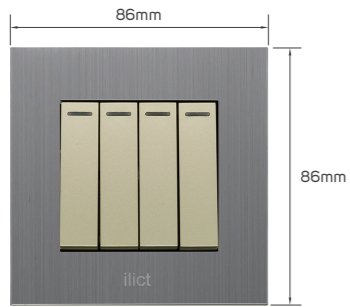

KD 3.350

Color	Item Code	Module Material	Frame Material	Contacts Material	Module Color	Frame Color	Current Capacity	Number of Gangs	Number of Ways	Poles
	531730	PC	stainless steel	metal	light brown	grey	250V~10AX	1 gang	1 way	single