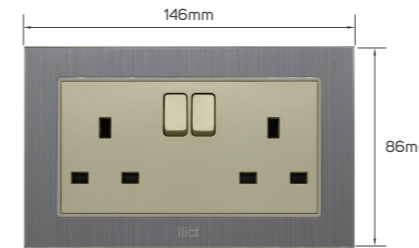

KD 3.900

Color	Item Code	Module Material	Frame Material	Contacts Material	Module Color	Frame Color	Current Capacity	Number of Gangs	Number of Ways	Poles
	531292	PC	stainless steel	metal	light brown	grey	250V-13A	2 gang	1 way	double