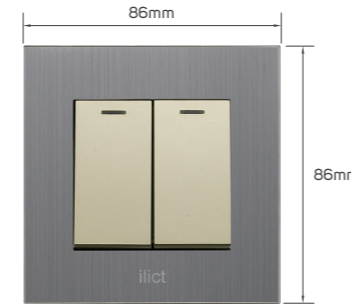

KD 1.800

Color	Item Code	Module Material	Frame Material	Contacts Material	Module Color	Frame Color	Current Capacity	Number of Gangs	Number of Ways	Poles
	531187	PC	stainless steel	metal	light brown	grey	250V~10AX	2 gang	2 way	single