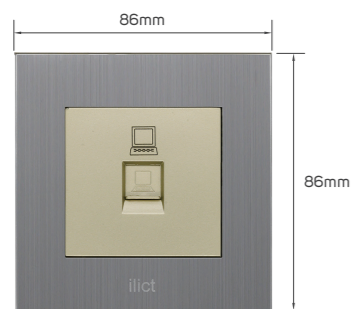

KD 2.150

Color	Item Code	Module Material	Frame Material	Contacts Material	Module Color	Frame Color	Current Capacity	Number of Gangs	Number of Ways	Poles
	531190	PC	stainless steel	metal	light brown	grey	/	1 gang	1 way	single