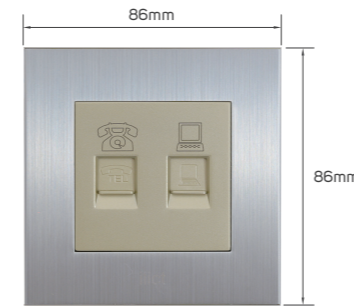

KD 2.700

Color	Item Code	Module Material	Frame Material	Contacts Material	Module Color	Frame Color	Current Capacity	Number of Gangs	Number of Ways	Poles
	531193	PC	stainless steel	metal	light brown	grey	/	2 gang	1 way	single