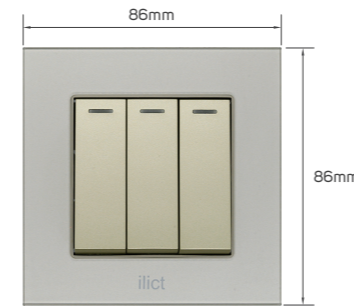

KD 3.450

Color	Item Code	Module Material	Frame Material	Contacts Material	Module Color	Frame Color	Current Capacity	Number of Gangs	Number of Ways	Poles
	531142	PC	tempered glass	metal	light brown	light brown	250V-10AX	3 gang	1 way	single