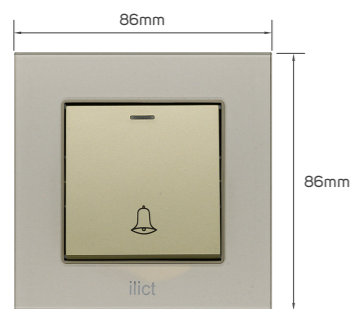

KD 2.350

Color	Item Code	Module Material	Frame Material	Contacts Material	Module Color	Frame Color	Current Capacity	Number of Gangs	Number of Ways	Poles
	531327	PC	tempered glass	metal	light brown	light brown	250V-10AX	1 gang	1 way	single