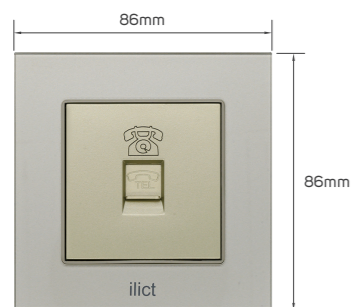

KD 3.350

Color	Item Code	Module Material	Frame Material	Contacts Material	Module Color	Frame Color	Current Capacity	Number of Gangs	Number of Ways	Poles
	531145	PC	tempered glass	metal	light brown	light brown	/	1 gang	1 way	single