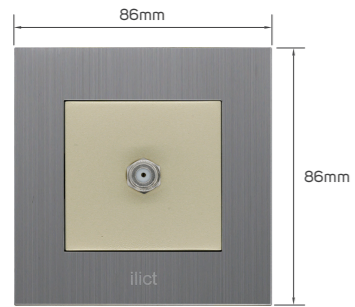

KD 1.600

Color	Item Code	Module Material	Frame Material	Contacts Material	Module Color	Frame Color	Current Capacity	Number of Gangs	Number of Ways	Poles
	531189	PC	stainless steel	metal	light brown	grey	/	1 gang	1 way	single