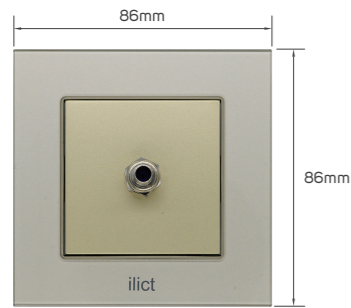

KD 3.100

Color	Item Code	Module Material	Frame Material	Contacts Material	Module Color	Frame Color	Current Capacity	Number of Gangs	Number of Ways	Poles
	531143	PC	tempered glass	metal	light brown	light brown	/	1 gang	1 way	single