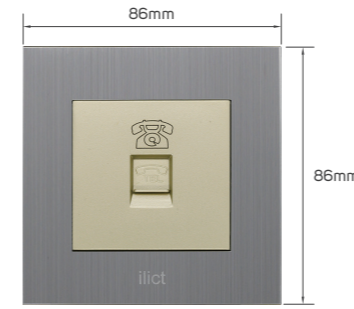

KD 1.800

Color	Item Code	Module Material	Frame Material	Contacts Material	Module Color	Frame Color	Current Capacity	Number of Gangs	Number of Ways	Poles
	531191	PC	stainless steel	metal	light brown	grey	/	1 gang	1 way	single