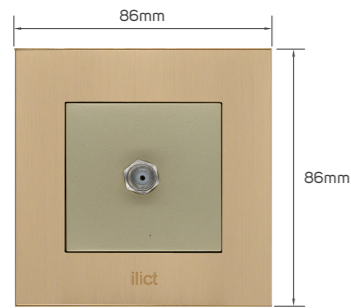

KD 1.700

Color	Item Code	Module Material	Frame Material	Contacts Material	Module Color	Frame Color	Current Capacity	Number of Gangs	Number of Ways	Poles
	531209	PC	stainless steel	metal	light brown	golden	/	1 gang	1 way	single