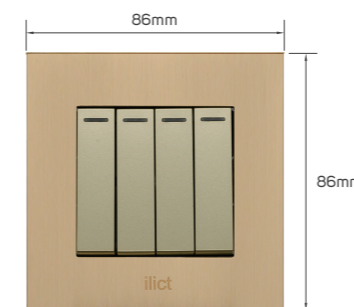

KD 2.600

Color	Item Code	Module Material	Frame Material	Contacts Material	Module Color	Frame Color	Current Capacity	Number of Gangs	Number of Ways	Poles
	531285	PC	stainless steel	metal	light brown	golden	250V~10AX	4 gang	1 way	single