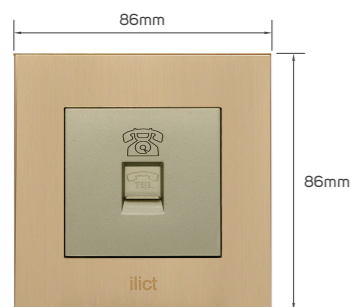

KD 1.850

Color	Item Code	Module Material	Frame Material	Contacts Material	Module Color	Frame Color	Current Capacity	Number of Gangs	Number of Ways	Poles
	531211	PC	stainless steel	metal	light brown	golden	/	1 gang	1 way	single