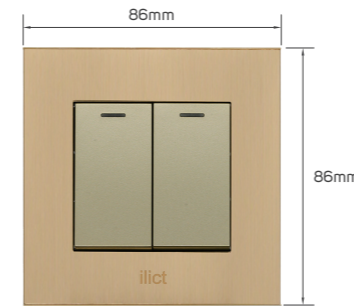

KD 2.700

Color	Item Code	Module Material	Frame Material	Contacts Material	Module Color	Frame Color	Current Capacity	Number of Gangs	Number of Ways	Poles
	531731	PC	stainless steel	metal	light brown	golden	250V-10AX	2 gang	2 way	single