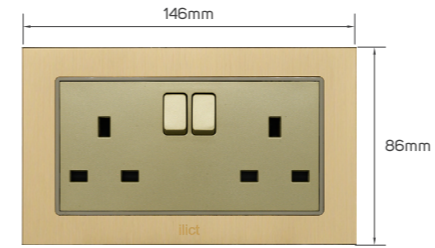

KD 4.450

Color	Item Code	Module Material	Frame Material	Contacts Material	Module Color	Frame Color	Current Capacity	Number of Gangs	Number of Ways	Poles
	531293	PC	stainless steel	metal	light brown	golden	250V~13A	2 gang	1 way	double