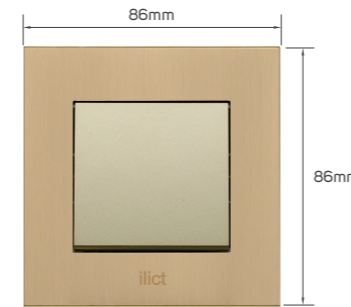

KD 0.750

Color	Item Code	Module Material	Frame Material	Contacts Material	Module Color	Frame Color	Current Capacity	Number of Gangs	Number of Ways	Poles
	531214	PC	stainless steel	metal	light brown	golden	/	1 gang	1 way	single