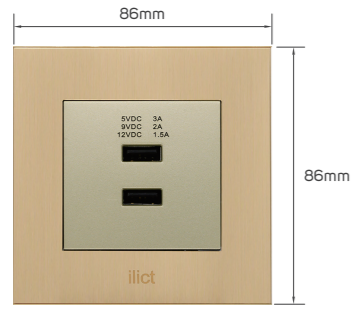

KD 9.000

Color	Item Code	Module Material	Frame Material	Contacts Material	Module Color	Frame Color	Current Capacity	Number of Gangs	Number of Ways	Poles
	531226	PC	stainless steel	metal	light brown	golden	Input: 100-240V,0.7A Output: 5VDC,3A 9VDC,2A 12VDC,1.5A	2 gang	1 way	single