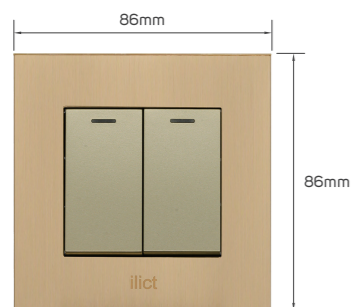

KD 1.850

Color	Item Code	Module Material	Frame Material	Contacts Material	Module Color	Frame Color	Current Capacity	Number of Gangs	Number of Ways	Poles
	531207	PC	stainless steel	metal	light brown	golden	250V~10AX	2 gang	2 way	single

KD 1.300

Color	Item Code	Module Material	Frame Material	Contacts Material	Module Color	Frame Color	Current Capacity	Number of Gangs	Number of Ways	Poles
	531205	PC	stainless steel	metal	light brown	golden	250V~10AX	1 gang	2 way	single

KD 2.050

Color	Item Code	Module Material	Frame Material	Contacts Material	Module Color	Frame Color	Current Capacity	Number of Gangs	Number of Ways	Poles
	531208	PC	stainless steel	metal	light brown	golden	250V~10AX	3 gang	1 way	single

KD 1.600

Color	Item Code	Module Material	Frame Material	Contacts Material	Module Color	Frame Color	Current Capacity	Number of Gangs	Number of Ways	Poles
	531206	PC	stainless steel	metal	light brown	golden	250V~10AX	2 gang	1 way	single