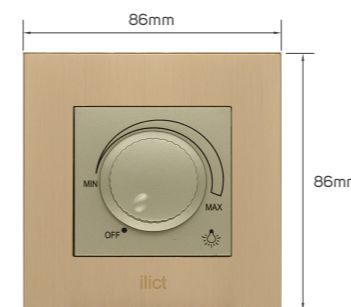

KD 5.500

Color	Item Code	Module Material	Frame Material	Contacts Material	Module Color	Frame Color	Current Capacity	Number of Gangs	Number of Ways	Poles
	531215	PC	stainless steel	metal	light brown	golden	250V-600W	1 gang	1 way	single