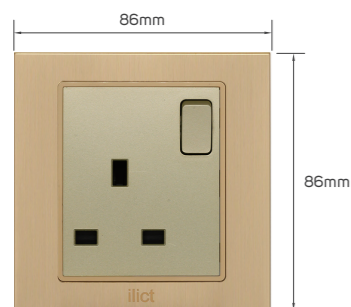

KD 2.250

Color	Item Code	Module Material	Frame Material	Contacts Material	Module Color	Frame Color	Current Capacity	Number of Gangs	Number of Ways	Poles
	531218	PC	stainless steel	metal	light brown	golden	250V~13A	1 gang	1 way	double