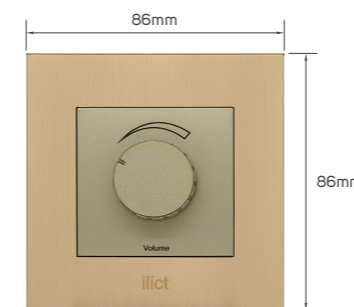

KD 7.350

Color	Item Code	Module Material	Frame Material	Contacts Material	Module Color	Frame Color	Current Capacity	Number of Gangs	Number of Ways	Poles
	531221	PC	stainless steel	metal	light brown	golden	250V~5W	1 gang	1 way	single