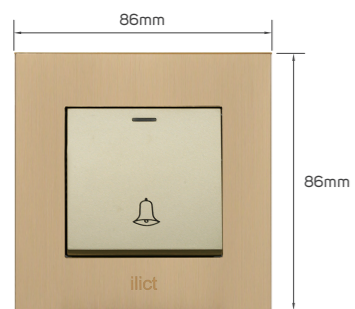

KD 1.050

Color	Item Code	Module Material	Frame Material	Contacts Material	Module Color	Frame Color	Current Capacity	Number of Gangs	Number of Ways	Poles
	531323	PC	stainless steel	metal	light brown	golden	250V-10AX	1 gang	1 way	single