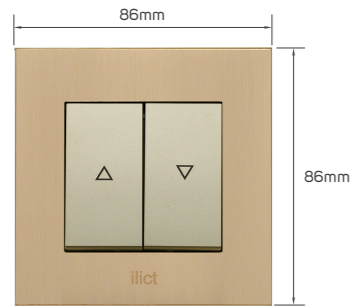

KD 2.450

Color	Item Code	Module Material	Frame Material	Contacts Material	Module Color	Frame Color	Current Capacity	Number of Gangs	Number of Ways	Poles
	531223	PC	stainless steel	metal	light brown	golden	250V-10AX	2 gang	1 way	single