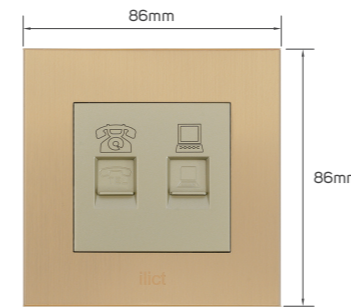

KD 2.800

Color	Item Code	Module Material	Frame Material	Contacts Material	Module Color	Frame Color	Current Capacity	Number of Gangs	Number of Ways	Poles
	531213	PC	stainless steel	metal	light brown	golden	/	2 gang	1 way	single