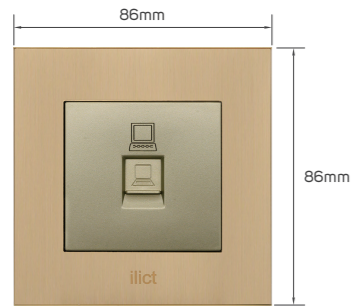

KD 2.250

Color	Item Code	Module Material	Frame Material	Contacts Material	Module Color	Frame Color	Current Capacity	Number of Gangs	Number of Ways	Poles
	531210	PC	stainless steel	metal	light brown	golden	/	1 gang	1 way	single