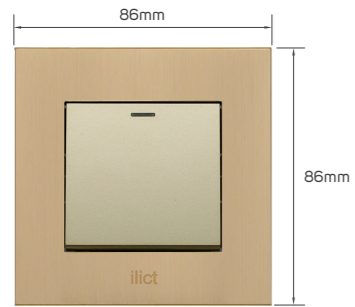

LS Khamies Mushait

LS Najran

LS Tabouk

LS AlJouf

Switches & Sockets
-V5-Golden with LB module

مخازن
الإضاءة
LIGHTING STORES

KD 1.150

Color	Item Code	Module Material	Frame Material	Contacts Material	Module Color	Frame Color	Current Capacity	Number of Gangs	Number of Ways	Poles
	531204	PC	stainless steel	metal	light brown	golden	250V~10AX	1 gang	1 way	single

KD 1.850

Color	Item Code	Module Material	Frame Material	Contacts Material	Module Color	Frame Color	Current Capacity	Number of Gangs	Number of Ways	Poles
	531207	PC	stainless steel	metal	light brown	golden	250V~10AX	2 gang	2 way	single

KD 1.300

Color	Item Code	Module Material	Frame Material	Contacts Material	Module Color	Frame Color	Current Capacity	Number of Gangs	Number of Ways	Poles
	531205	PC	stainless steel	metal	light brown	golden	250V~10AX	1 gang	2 way	single