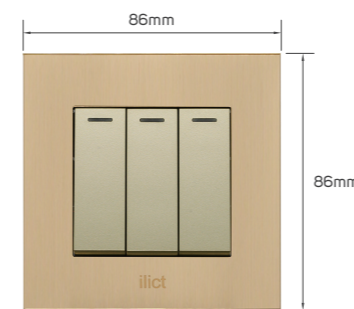

KD 3.450

Color	Item Code	Module Material	Frame Material	Contacts Material	Module Color	Frame Color	Current Capacity	Number of Gangs	Number of Ways	Poles
	531732	PC	stainless steel	metal	light brown	golden	250V-10AX	3 gang	2 way	single