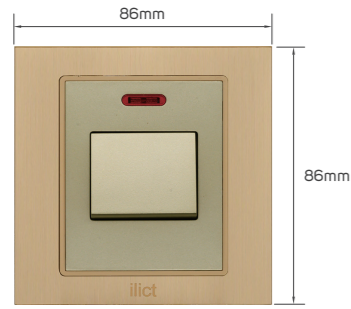

KD 2.500

Color	Item Code	Module Material	Frame Material	Contacts Material	Module Color	Frame Color	Current Capacity	Number of Gangs	Number of Ways	Poles
	531216	PC	stainless steel	metal	light brown	golden	250V~25A	1 gang	1 way	double