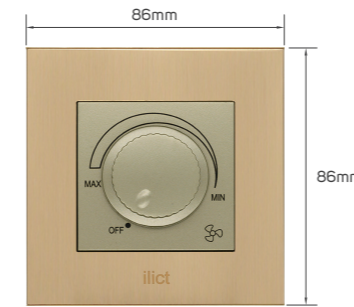

KD 5.500

Color	Item Code	Module Material	Frame Material	Contacts Material	Module Color	Frame Color	Current Capacity	Number of Gangs	Number of Ways	Poles
	531219	PC	stainless steel	metal	light brown	golden	250V~300W	1 gang	1 way	single