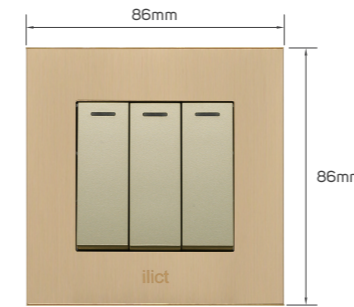

KD 2.050

Color	Item Code	Module Material	Frame Material	Contacts Material	Module Color	Frame Color	Current Capacity	Number of Gangs	Number of Ways	Poles
	531208	PC	stainless steel	metal	light brown	golden	250V~10AX	3 gang	1 way	single