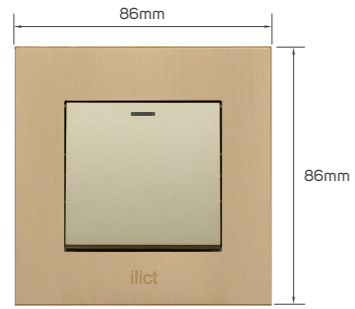

LS Khamies Mushait

LS Najran

LS Tabouk

LS AlJouf

Switches & Sockets
-V5-Golden with LB module

مخازن
الإضاءة
LIGHTING STORES

KD 1.150

Color	Item Code	Module Material	Frame Material	Contacts Material	Module Color	Frame Color	Current Capacity	Number of Gangs	Number of Ways	Poles
	531204	PC	stainless steel	metal	light brown	golden	250V~10AX	1 gang	1 way	single

KD 1.850

Color	Item Code	Module Material	Frame Material	Contacts Material	Module Color	Frame Color	Current Capacity	Number of Gangs	Number of Ways	Poles
	531207	PC	stainless steel	metal	light brown	golden	250V~10AX	2 gang	2 way	single

KD 1.300

Color	Item Code	Module Material	Frame Material	Contacts Material	Module Color	Frame Color	Current Capacity	Number of Gangs	Number of Ways	Poles
	531205	PC	stainless steel	metal	light brown	golden	250V~10AX	1 gang	2 way	single