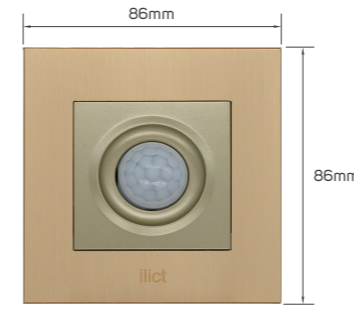

KD 5.300

Color	Item Code	Module Material	Frame Material	Contacts Material	Module Color	Frame Color	Current Capacity	Number of Gangs	Number of Ways	Poles
	531324	PC	stainless steel	metal	light brown	golden	220V-100W	1 gang	1 way	single