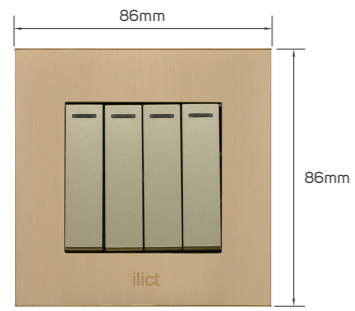

KD 3.350

Color	Item Code	Module Material	Frame Material	Contacts Material	Module Color	Frame Color	Current Capacity	Number of Gangs	Number of Ways	Poles
	531733	PC	stainless steel	metal	light brown	golden	250V-10AX	4 gang	2 way	single