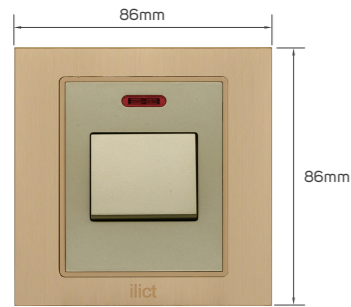

KD 3.100

Color	Item Code	Module Material	Frame Material	Contacts Material	Module Color	Frame Color	Current Capacity	Number of Gangs	Number of Ways	Poles
	531217	PC	stainless steel	metal	light brown	golden	250V~45A	1 gang	1 way	double