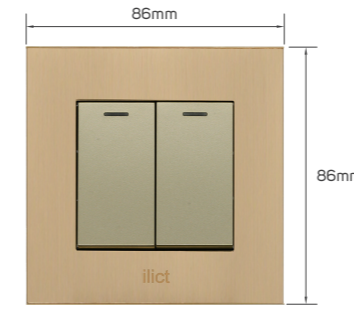

LS Khamies Mushait

LS Najran

LS Tabouk

LS AlJouf

Switches & Sockets
-V5-Golden with LB module

مخازن
الإضاءة
LIGHTING STORES

KD 1.150

Color	Item Code	Module Material	Frame Material	Contacts Material	Module Color	Frame Color	Current Capacity	Number of Gangs	Number of Ways	Poles
	531204	PC	stainless steel	metal	light brown	golden	250V~10AX	1 gang	1 way	single

KD 1.850

Color	Item Code	Module Material	Frame Material	Contacts Material	Module Color	Frame Color	Current Capacity	Number of Gangs	Number of Ways	Poles
	531207	PC	stainless steel	metal	light brown	golden	250V~10AX	2 gang	2 way	single

KD 1.300

Color	Item Code	Module Material	Frame Material	Contacts Material	Module Color	Frame Color	Current Capacity	Number of Gangs	Number of Ways	Poles
	531205	PC	stainless steel	metal	light brown	golden	250V~10AX	1 gang	2 way	single