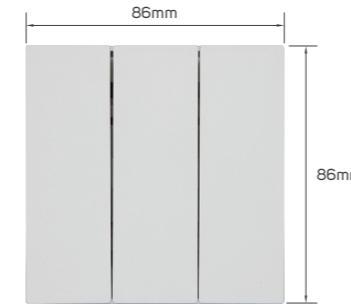

KD 1.700

Color	Item Code	Module Material	Frame Material	Contacts Material	Module Color	Frame Color	Current Capacity	Number of Gangs	Number of Ways	Poles
	531233	PC	plastic	metal	white	white	250V-10AX	3 gang	1 way	single