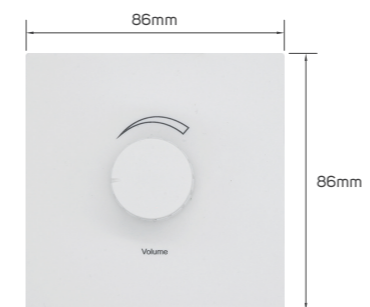

KD 7.150

Color	Item Code	Module Material	Frame Material	Contacts Material	Module Color	Frame Color	Current Capacity	Number of Gangs	Number of Ways	Poles
	531245	PC	plastic	metal	white	white	250V~5W	1 gang	1 way	single