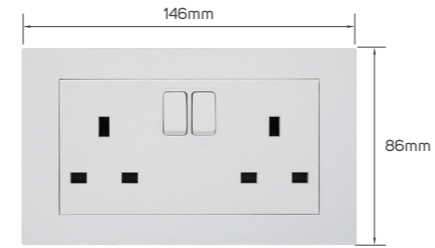

KD 3.700

Color	Item Code	Module Material	Frame Material	Contacts Material	Module Color	Frame Color	Current Capacity	Number of Gangs	Number of Ways	Poles
	531296	PC	plastic	metal	white	white	250V~13A	2 gang	1 way	double