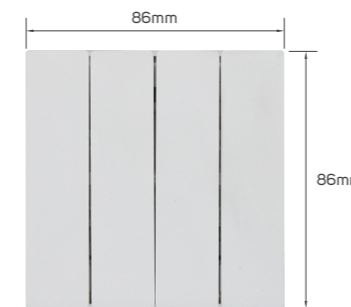

KD 2.250

Color	Item Code	Module Material	Frame Material	Contacts Material	Module Color	Frame Color	Current Capacity	Number of Gangs	Number of Ways	Poles
	531288	PC	plastic	metal	white	white	250V-10AX	4 gang	1 way	single