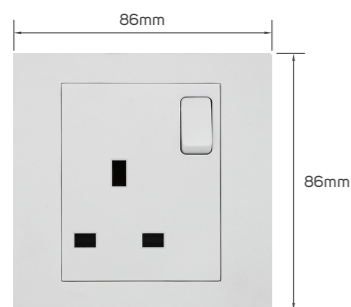

KD 1.850

Color	Item Code	Module Material	Frame Material	Contacts Material	Module Color	Frame Color	Current Capacity	Number of Gangs	Number of Ways	Poles
	531242	PC	plastic	metal	white	white	250V~13A	1 gang	1 way	double