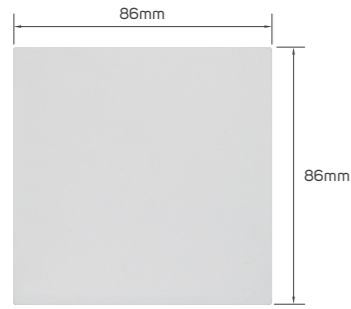

## KD 0.750

Color	Item Code	Module Material	Frame Material	Contacts Material	Module Color	Frame Color	Current Capacity	Number of Gangs	Number of Ways	Poles
	531229	PC	plastic	metal	white	white	250V-10AX	1 gang	1 way	single