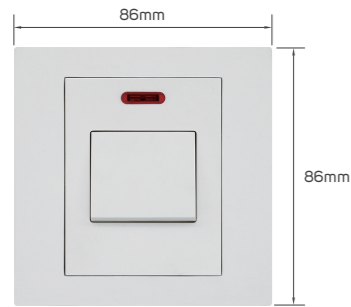

KD 3.250

Color	Item Code	Module Material	Frame Material	Contacts Material	Module Color	Frame Color	Current Capacity	Number of Gangs	Number of Ways	Poles
	531241	PC	plastic	metal	white	white	250V~45A	1 gang	1 way	double