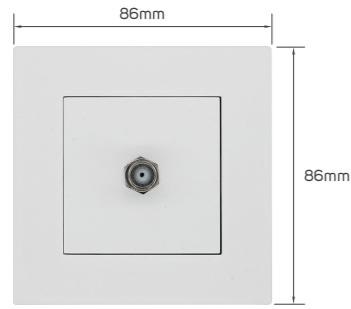

KD 1.300

Color	Item Code	Module Material	Frame Material	Contacts Material	Module Color	Frame Color	Current Capacity	Number of Gangs	Number of Ways	Poles
	531234	PC	plastic	metal	white	white	/	1 gang	1 way	single