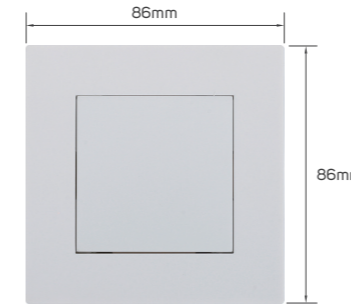

KD 0.600

Color	Item Code	Module Material	Frame Material	Contacts Material	Module Color	Frame Color	Current Capacity	Number of Gangs	Number of Ways	Poles
	531238	PC	plastic	metal	white	white	/	1 gang	1 way	single