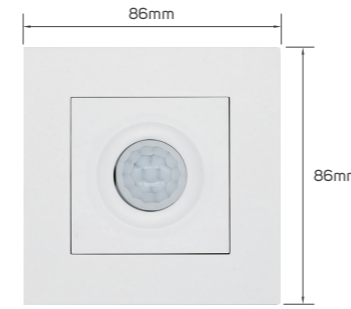

KD 4.900

Color	Item Code	Module Material	Frame Material	Contacts Material	Module Color	Frame Color	Current Capacity	Number of Gangs	Number of Ways	Poles
	531330	PC	plastic	metal	white	white	220V-100W	1 gang	1 way	single