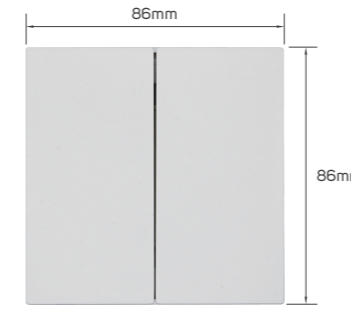

## KD 0.750

Color	Item Code	Module Material	Frame Material	Contacts Material	Module Color	Frame Color	Current Capacity	Number of Gangs	Number of Ways	Poles
	531229	PC	plastic	metal	white	white	250V-10AX	1 gang	1 way	single