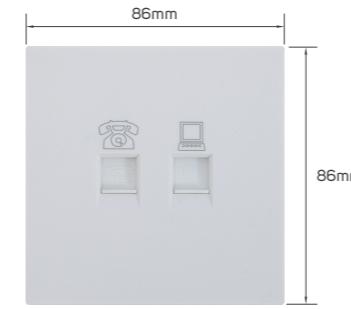

KD 2.600

Color	Item Code	Module Material	Frame Material	Contacts Material	Module Color	Frame Color	Current Capacity	Number of Gangs	Number of Ways	Poles
	531237	PC	plastic	metal	white	white	/	2 gang	1 way	single