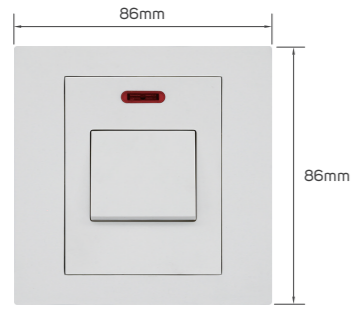

KD 2.500

Color	Item Code	Module Material	Frame Material	Contacts Material	Module Color	Frame Color	Current Capacity	Number of Gangs	Number of Ways	Poles
	531240	PC	plastic	metal	white	white	250V~25A	1 gang	1 way	double