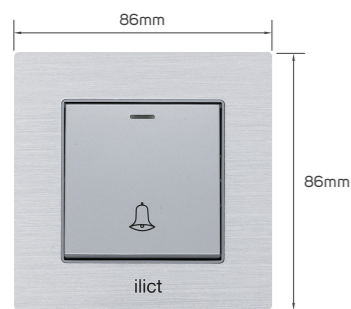

KD 0.950

Color	Item Code	Module Material	Frame Material	Contacts Material	Module Color	Frame Color	Current Capacity	Number of Gangs	Number of Ways	Poles
	531329	PC	plastic	metal	white	white	250V-10AX	1 gang	1 way	single