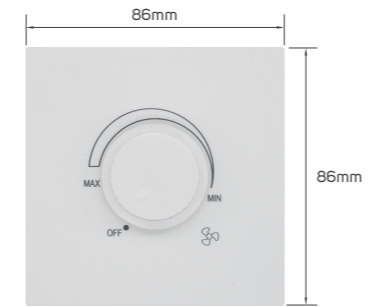

KD 5.200

Color	Item Code	Module Material	Frame Material	Contacts Material	Module Color	Frame Color	Current Capacity	Number of Gangs	Number of Ways	Poles
	531243	PC	plastic	metal	white	white	250V~300W	1 gang	1 way	single