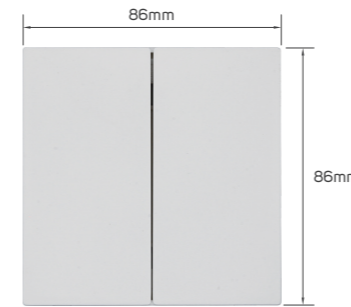

KD 2.700

Color	Item Code	Module Material	Frame Material	Contacts Material	Module Color	Frame Color	Current Capacity	Number of Gangs	Number of Ways	Poles
	531715	PC	plastic	metal	white	white	250V-10AX	2 gang	2 way	single