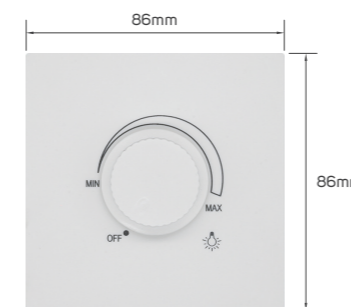

KD 5.100

Color	Item Code	Module Material	Frame Material	Contacts Material	Module Color	Frame Color	Current Capacity	Number of Gangs	Number of Ways	Poles
	531239	PC	plastic	metal	white	white	250V-600W	1 gang	1 way	single