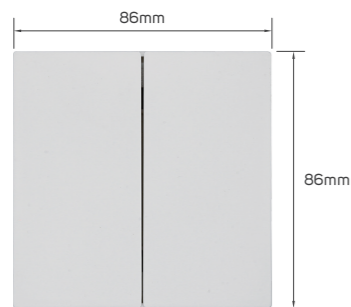

KD 1.150

Color	Item Code	Module Material	Frame Material	Contacts Material	Module Color	Frame Color	Current Capacity	Number of Gangs	Number of Ways	Poles
	531231	PC	plastic	metal	white	white	250V-10AX	2 gang	1 way	single