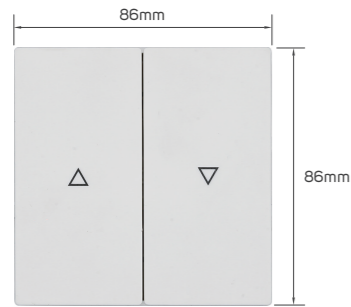

KD 2.150

Color	Item Code	Module Material	Frame Material	Contacts Material	Module Color	Frame Color	Current Capacity	Number of Gangs	Number of Ways	Poles
	531246	PC	plastic	metal	white	white	250V-10AX	2 gang	1 way	single