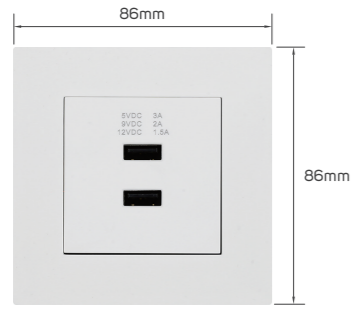

KD 8.800

Color	Item Code	Module Material	Frame Material	Contacts Material	Module Color	Frame Color	Current Capacity	Number of Gangs	Number of Ways	Poles
	531244	PC	plastic	metal	white	white	Input: 100-240V,0.7A Output: 5VDC,3A 9VDC,2A 12VDC,1.5A	2 gang	1 way	single