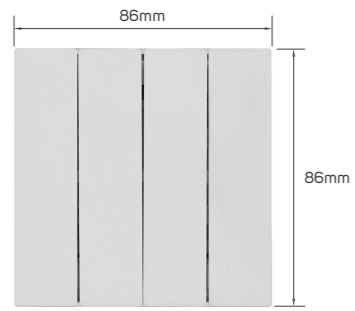

KD 2.800

Color	Item Code	Module Material	Frame Material	Contacts Material	Module Color	Frame Color	Current Capacity	Number of Gangs	Number of Ways	Poles
	531717	PC	plastic	metal	white	white	250V-10AX	4 gang	2 way	single