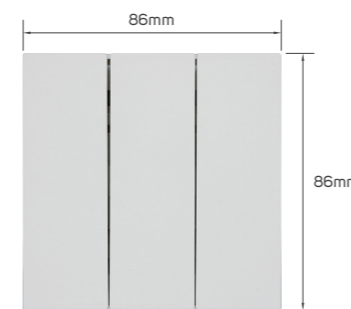

KD 2.100

Color	Item Code	Module Material	Frame Material	Contacts Material	Module Color	Frame Color	Current Capacity	Number of Gangs	Number of Ways	Poles
	531716	PC	plastic	metal	white	white	250V-10AX	3 gang	2 way	single