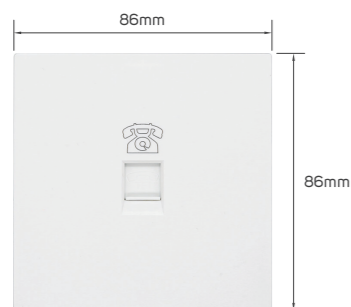

KD 1.500

Color	Item Code	Module Material	Frame Material	Contacts Material	Module Color	Frame Color	Current Capacity	Number of Gangs	Number of Ways	Poles
	531236	PC	plastic	metal	white	white	/	1 gang	1 way	single