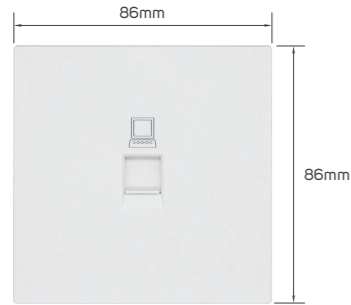

KD 1.950

Color	Item Code	Module Material	Frame Material	Contacts Material	Module Color	Frame Color	Current Capacity	Number of Gangs	Number of Ways	Poles
	531235	PC	plastic	metal	white	white	/	1 gang	1 way	single