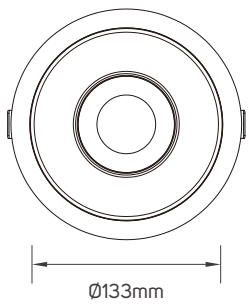

ACCESSORIES

Code No.	Model No.	Body Color	Body Material	Mounting Type	Dimensions
613112	ILS70REFDLOW01	shiny white	plastic	reflector fitting	Ø63.5x23.5mm
613113	ILS70REFDLOB01	shiny black	plastic	reflector fitting	Ø63.5x23.5mm
613114	ILS70REFDLOGB01	gun black	plastic	reflector fitting	Ø63.5x23.5mm
613115	ILS100REFDLOW01	white	plastic	reflector fitting	Ø92x28mm
613116	ILS100REFDLOB01	shiny black	plastic	reflector fitting	Ø92x28mm
613117	ILS100REFDLOGB01	gun black	plastic	reflector fitting	Ø92x28mm
613118	ILS140REFDLOW01	shiny white	plastic	reflector fitting	Ø133x37.5mm
613119	ILS140REFDLOB01	shiny black	plastic	reflector fitting	Ø133x37.5mm
613120	ILS140REFDLOGB01	gun black	plastic	reflector fitting	Ø133x37.5mm
613121	ILS200REFDLOW01	white	plastic	reflector fitting	Ø187x53mm
613122	ILS200REFDLOB01	black	plastic	reflector fitting	Ø187x53mm
613123	ILS200REFDLOGB01	gun black	plastic	reflector fitting	Ø187x53mm
613124	ILS70SMBDLOW01	white	plastic	surface mounted	Ø101x95mm
613125	ILS70SMBDLOB01	black	plastic	surface mounted	Ø101x95mm
613126	ILS100SMBDLOW01	white	plastic	surface mounted	Ø121x95mm
613127	ILS100SMBDLOB01	black	plastic	surface mounted	Ø121x95mm
613128	ILS140SMBDLOW01	white	plastic	surface mounted	Ø165x110mm
613129	ILS140SMBDLOB01	black	plastic	surface mounted	Ø165x110mm
613130	ILS200SMBDLOW01	white	plastic	surface mounted	Ø221x150mm
613131	ILS200SMBDLOB01	black	plastic	surface mounted	Ø221x150mm

DIMENSIONS

613077 - 613078 - 613079 - 613080 - 613081 - 613082

613083 - 613084 - 613085 - 613086 - 613087 - 613088

613089 - 613090 - 613091 - 613092 - 613093 - 613094

613095 - 613096 - 613097 - 613098 - 613099 - 613100