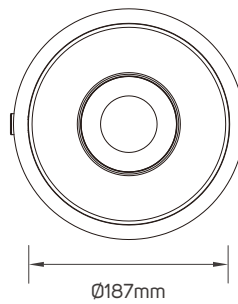

ACCESSORIES

Code No.	Model No.	Body Color	Body Material	Mounting Type	Dimensions
613112	ILS70REFDLOW01	shiny white	plastic	reflector fitting	Ø63.5x23.5mm
613113	ILS70REFDLOB01	shiny black	plastic	reflector fitting	Ø63.5x23.5mm
613114	ILS70REFDLOGB01	gun black	plastic	reflector fitting	Ø63.5x23.5mm
613115	ILS100REFDLOW01	white	plastic	reflector fitting	Ø92x28mm
613116	ILS100REFDLOB01	shiny black	plastic	reflector fitting	Ø92x28mm
613117	ILS100REFDLOGB01	gun black	plastic	reflector fitting	Ø92x28mm
613118	ILS140REFDLOW01	shiny white	plastic	reflector fitting	Ø133x37.5mm
613119	ILS140REFDLOB01	shiny black	plastic	reflector fitting	Ø133x37.5mm
613120	ILS140REFDLOGB01	gun black	plastic	reflector fitting	Ø133x37.5mm
613121	ILS200REFDLOW01	white	plastic	reflector fitting	Ø187x53mm
613122	ILS200REFDLOB01	black	plastic	reflector fitting	Ø187x53mm
613123	ILS200REFDLOGB01	gun black	plastic	reflector fitting	Ø187x53mm
613124	ILS70SMBDLOW01	white	plastic	surface mounted	Ø101x95mm
613125	ILS70SMBDLOB01	black	plastic	surface mounted	Ø101x95mm
613126	ILS100SMBDLOW01	white	plastic	surface mounted	Ø121x95mm
613127	ILS100SMBDLOB01	black	plastic	surface mounted	Ø121x95mm
613128	ILS140SMBDLOW01	white	plastic	surface mounted	Ø165x110mm
613129	ILS140SMBDLOB01	black	plastic	surface mounted	Ø165x110mm
613130	ILS200SMBDLOW01	white	plastic	surface mounted	Ø221x150mm
613131	ILS200SMBDLOB01	black	plastic	surface mounted	Ø221x150mm

DIMENSIONS

613077 - 613078 - 613079 - 613080 - 613081 - 613082

613083 - 613084 - 613085 - 613086 - 613087 - 613088

613089 - 613090 - 613091 - 613092 - 613093 - 613094

613095 - 613096 - 613097 - 613098 - 613099 - 613100