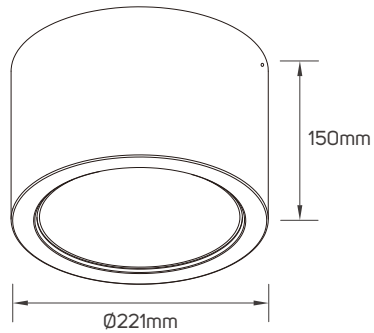

613126 - 613127 - Surface Mounted Kit

613130 - 613131 - Surface Mounted Kit