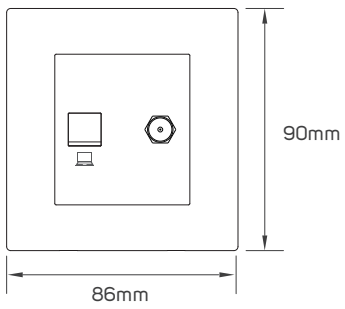

## TECHNICAL OPERATING & ELECTRICAL DATA

Mounting Type	Recessed in Wall
Fixed or Adjustable	Fixed
Embedding Depth	29mm
Module Material	PC/Brass
Frame Material	Cold-roll Steel Sheets
Module Color	White
Frame Color	Grey

## SPECIFICATIONS

Code No.	Model No.	Body Color	Dimensions
532244	2G-TV+TEL-2PW-So	white	86x90x9.5mm
532245	2G-TV+TEL-2PG-So	gold	86x90x9.5mm
532246	2G-TV+TEL-2PGR-So	grey	86x90x9.5mm
532247	2G-TV+TEL-2PB-So	black	86x90x9.5mm
532248	2G-TV+DATA-2PW-So	white	86x90x9.5mm
532249	2G-TV+DATA-2PG-So	gold	86x90x9.5mm
532250	2G-TV+DATA-2PGR-So	grey	86x90x9.5mm
532251	2G-TV+DATA-2PB-So	black	86x90x9.5mm
532253	2G-TEL+DATA-3GG-So	gold	86x90x9.5mm
532254	2G-TEL+DATA-3GGR-So	grey	86x90x9.5mm
532252	2G-TEL+DATA-3GB-So	black	86x90x9.5mm

## DIMENSIONS

532244 - 532245 - 532246 - 532247

532244 - 532245 - 532246 - 532247

532248 - 532249 - 532250 - 532251

532248 - 532249 - 532250 - 532251

## DIMENSIONS

---

532253 - 532254 - 532252

---

532253 - 532254 - 532252