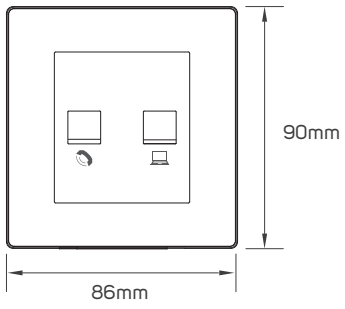

## TECHNICAL OPERATING & ELECTRICAL DATA

Mounting Type	Recessed in Wall
Fixed or Adjustable	Fixed
Embedding Depth	29mm
Module Material	PC/Brass
Frame Material	Cold-roll Steel Sheets
Module Color	White
Frame Color	Grey

## SPECIFICATIONS

Code No.	Model No.	Body Color	Dimensions
532244	2G-TV+TEL-2PW-So	white	86x90x9.5mm
532245	2G-TV+TEL-2PG-So	gold	86x90x9.5mm
532246	2G-TV+TEL-2PGR-So	grey	86x90x9.5mm
532247	2G-TV+TEL-2PB-So	black	86x90x9.5mm
532248	2G-TV+DATA-2PW-So	white	86x90x9.5mm
532249	2G-TV+DATA-2PG-So	gold	86x90x9.5mm
532250	2G-TV+DATA-2PGR-So	grey	86x90x9.5mm
532251	2G-TV+DATA-2PB-So	black	86x90x9.5mm
532253	2G-TEL+DATA-3GG-So	gold	86x90x9.5mm
532254	2G-TEL+DATA-3GGR-So	grey	86x90x9.5mm
532252	2G-TEL+DATA-3GB-So	black	86x90x9.5mm

## DIMENSIONS

532244 - 532245 - 532246 - 532247

532244 - 532245 - 532246 - 532247

532248 - 532249 - 532250 - 532251

532248 - 532249 - 532250 - 532251

## DIMENSIONS

---

532253 - 532254 - 532252

---

532253 - 532254 - 532252