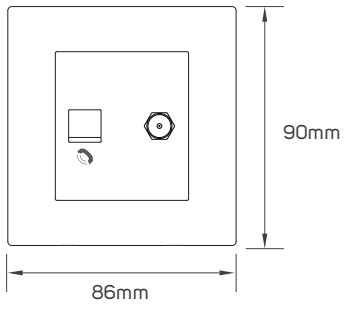

## TECHNICAL OPERATING & ELECTRICAL DATA

Mounting Type	Recessed in Wall
Fixed or Adjustable	Fixed
Embedding Depth	29mm
Module Material	PC/Brass
Frame Material	Cold-roll Steel Sheets
Module Color	White
Frame Color	Grey

## SPECIFICATIONS

Code No.	Model No.	Body Color	Dimensions
532244	2G-TV+TEL-2PW-So	white	86x90x9.5mm
532245	2G-TV+TEL-2PG-So	gold	86x90x9.5mm
532246	2G-TV+TEL-2PGR-So	grey	86x90x9.5mm
532247	2G-TV+TEL-2PB-So	black	86x90x9.5mm
532248	2G-TV+DATA-2PW-So	white	86x90x9.5mm
532249	2G-TV+DATA-2PG-So	gold	86x90x9.5mm
532250	2G-TV+DATA-2PGR-So	grey	86x90x9.5mm
532251	2G-TV+DATA-2PB-So	black	86x90x9.5mm
532253	2G-TEL+DATA-3GG-So	gold	86x90x9.5mm
532254	2G-TEL+DATA-3GGR-So	grey	86x90x9.5mm
532252	2G-TEL+DATA-3GB-So	black	86x90x9.5mm

## DIMENSIONS

532244 - 532245 - 532246 - 532247

532244 - 532245 - 532246 - 532247

532248 - 532249 - 532250 - 532251

532248 - 532249 - 532250 - 532251

## DIMENSIONS

---

532253 - 532254 - 532252

---

532253 - 532254 - 532252