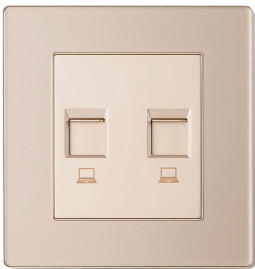

532253 - 532254 - 532252