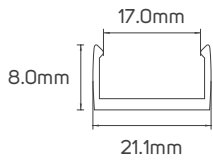

Commercial

Educational Center

TECHNICAL OPERATING & ELECTRICAL DATA

IP Rating	IP65, PVC anti-UV
Power	10W/M (for all, each color will be divided accordingly)
LED Quantity	60pcs/meter
Lumen	150lm/M+/-10%
PCB	Single PCB whole thickness 0.15mm, white color, 14mm, copper thickness 25um
Chip Size	5.0x5.0x1.2mm
L70	>20000H
Input	DC226V
Copper Wire	0.15mm x 18pcs
Maximum Length	40M / Reel
Cutting Unit	1 meter
Size	19x8mm
Other Features	Each roll without controller (sold separately)

SPECIFICATIONS

Code No.	Model No.	Lumen	CRI	CCT
611851	ILS10HVST930RGB01	150lm	92	RGB/3000K

DIMENSIONS

611851

ACCESSORIES

LED FLEXIBLE LINEAR LIGHT CONNECTOR
AVAILABLE AS AN ACCESSORY

Code No.	Model No.	IP	Power	Input	Output	Frequency	Dimensions
611957	ILSHVSTPCFCH04						21.1x8x1000mm
611939	ILSHVST2H5PC02						L=200mm
611976	ILSHVST2H5PC01						L=300mm
611942	ILSHVRFRGBWCD01	65	361W	DC226V	DC226V	50/60Hz	35x132x33mm
611929	ILS250HVFLLCG02	65	248W	AC220-240V	DC226V	50/60Hz	42x146x33mm
611930	ILS400HVFLLCG02	65	361W	AC220-240V	DC226V	50/60Hz	42x146x33mm

ACCESSORIES DIMENSIONS

611957 - PVC Profile

611939 - Jumper

611942 - RGBW Controller

611976 - Jumper

611929 - 611930 - Flicker-free driver

APPLICATION PICTURE

This image is for display purpose only, the image may differ from the actual product, as the product is subject to modification provided without prior notice.