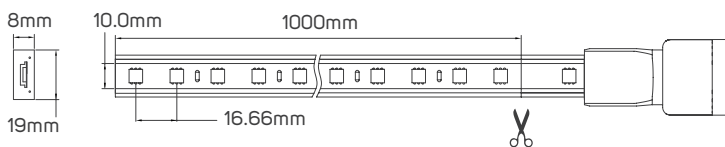

Commercial

Educational Center

TECHNICAL OPERATING & ELECTRICAL DATA

IP Rating	IP65, PVC anti-UV
Power	10W/M (for all, each color will be divided accordingly)
LED Quantity	60pcs/meter
Lumen	150lm/M+/-10%
PCB	Single PCB whole thickness 0.15mm, white color, 14mm, copper thickness 25um
Chip Size	5.0x5.0x1.2mm
L70	>20000H
Input	DC226V
Copper Wire	0.15mm x 18pcs
Maximum Length	40M / Reel
Cutting Unit	1 meter
Size	19x8mm
Other Features	Each roll without controller (sold separately)

SPECIFICATIONS

Code No.	Model No.	Lumen	CRI	CCT
611851	ILS10HVST930RGB01	150lm	92	RGB/3000K

DIMENSIONS

611851

ACCESSORIES

LED FLEXIBLE LINEAR LIGHT CONNECTOR
AVAILABLE AS AN ACCESSORY

Code No.	Model No.	IP	Power	Input	Output	Frequency	Dimensions
611957	ILSHVSTPCFCH04						21.1x8x1000mm
611939	ILSHVST2H5PC02						L=200mm
611976	ILSHVST2H5PC01						L=300mm
611942	ILSHVRFRGBWCD01	65	361W	DC226V	DC226V	50/60Hz	35x132x33mm
611929	ILS250HVFLLCG02	65	248W	AC220-240V	DC226V	50/60Hz	42x146x33mm
611930	ILS400HVFLLCG02	65	361W	AC220-240V	DC226V	50/60Hz	42x146x33mm