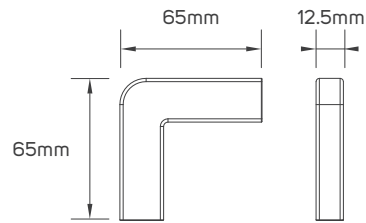

DIMENSIONS

613543 - 613544 - 613545 - 613546 - 613547 - 613548 - 613549 - 613550

ACCESSORIES

LED FLEXIBLE LINEAR LIGHT CONNECTOR
AVAILABLE AS AN ACCESSORY

Code No.	Model No.	IP	Max. Power	Input	Output	Frequency
613551	ILS250HVFLLCG03	65	250W	AC220-240V	DC195V	50/60Hz
613552	ILS400HVFLLCG03	65	400W	AC220-240V	DC195V	50/60Hz
613553	ILSHVST2HFC08	65				
613554	ILSHVSTPCFCH05	65				
613555	ILSSLPCCL06	65				
613556	ILSHVST2HFC09	65				
613557	ILSHVST2HFC10	65				
613558	ILSHVST3HFC02	65				
613559	ILSHVST4HFC02	65				

ACCESSORIES DIMENSIONS

613551 - 613552 - Driver

613553 - Jumper

613554 - Channel

613555 - Clips

613556 - Connector

613557 - L Connector

613558 - T Connector

613559 - + Connector

APPLICATION PICTURE

This image is for display purpose only, the image may differ from the actual product, as the product is subject to modification provided without prior notice.

**LED
FLEXIBLE
LINEAR LIGHT**