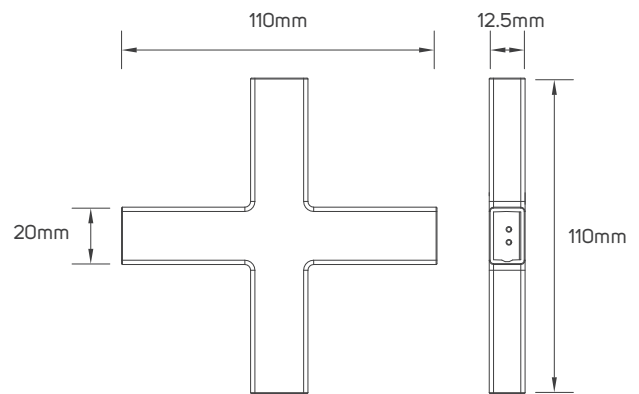

DIMENSIONS

613543 - 613544 - 613545 - 613546 - 613547 - 613548 - 613549 - 613550

ACCESSORIES

LED FLEXIBLE LINEAR LIGHT CONNECTOR
AVAILABLE AS AN ACCESSORY

Code No.	Model No.	IP	Max. Power	Input	Output	Frequency
613551	ILS250HVFLLCG03	65	250W	AC220-240V	DC195V	50/60Hz
613552	ILS400HVFLLCG03	65	400W	AC220-240V	DC195V	50/60Hz
613553	ILSHVST2HFC08	65				
613554	ILSHVSTPCFCH05	65				
613555	ILSSLPCCL06	65				
613556	ILSHVST2HFC09	65				
613557	ILSHVST2HFC10	65				
613558	ILSHVST3HFC02	65				
613559	ILSHVST4HFC02	65				

ACCESSORIES DIMENSIONS

613551 - 613552 - Driver

613553 - Jumper

613554 - Channel

613555 - Clips

613556 - Connector

613557 - L Connector

613558 - T Connector

613559 - + Connector

APPLICATION PICTURE

This image is for display purpose only, the image may differ from the actual product, as the product is subject to modification provided without prior notice.

**LED
FLEXIBLE
LINEAR LIGHT**