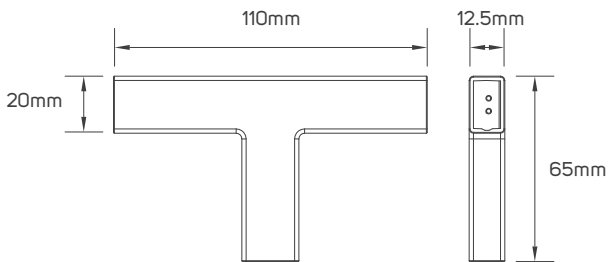

DIMENSIONS

613543 - 613544 - 613545 - 613546 - 613547 - 613548 - 613549 - 613550

ACCESSORIES

LED FLEXIBLE LINEAR LIGHT CONNECTOR
AVAILABLE AS AN ACCESSORY

Code No.	Model No.	IP	Max. Power	Input	Output	Frequency
613551	ILS250HVFLLCG03	65	250W	AC220-240V	DC195V	50/60Hz
613552	ILS400HVFLLCG03	65	400W	AC220-240V	DC195V	50/60Hz
613553	ILSHVST2HFC08	65				
613554	ILSHVSTPCFCH05	65				
613555	ILSSLPCCL06	65				
613556	ILSHVST2HFC09	65				
613557	ILSHVST2HFC10	65				
613558	ILSHVST3HFC02	65				
613559	ILSHVST4HFC02	65				

ACCESSORIES DIMENSIONS

613551 - 613552 - Driver

613553 - Jumper

613554 - Channel

613555 - Clips

613556 - Connector

613557 - L Connector

613558 - T Connector

613559 - + Connector

APPLICATION PICTURE

This image is for display purpose only, the image may differ from the actual product, as the product is subject to modification provided without prior notice.

**LED
FLEXIBLE
LINEAR LIGHT**